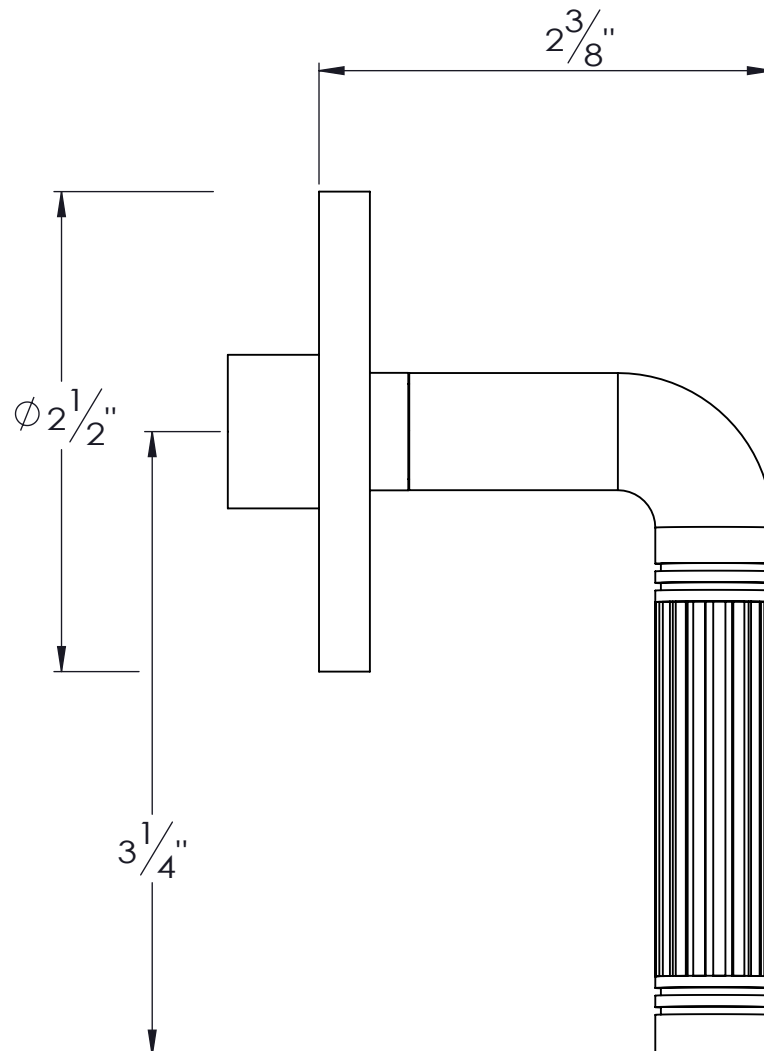

PRODUCT SPECIFICATION SHEET

ITEM # YY-CZ/CW/CB-TM TRIM Wall mount volume control

- "CZ,CW,CB" style handle
- For SASTOP12, SASTOP34, SA-CORNER-SET
- Extension kit included

The measurements shown are for reference only. Products and specifications shown are subject to change without notice.