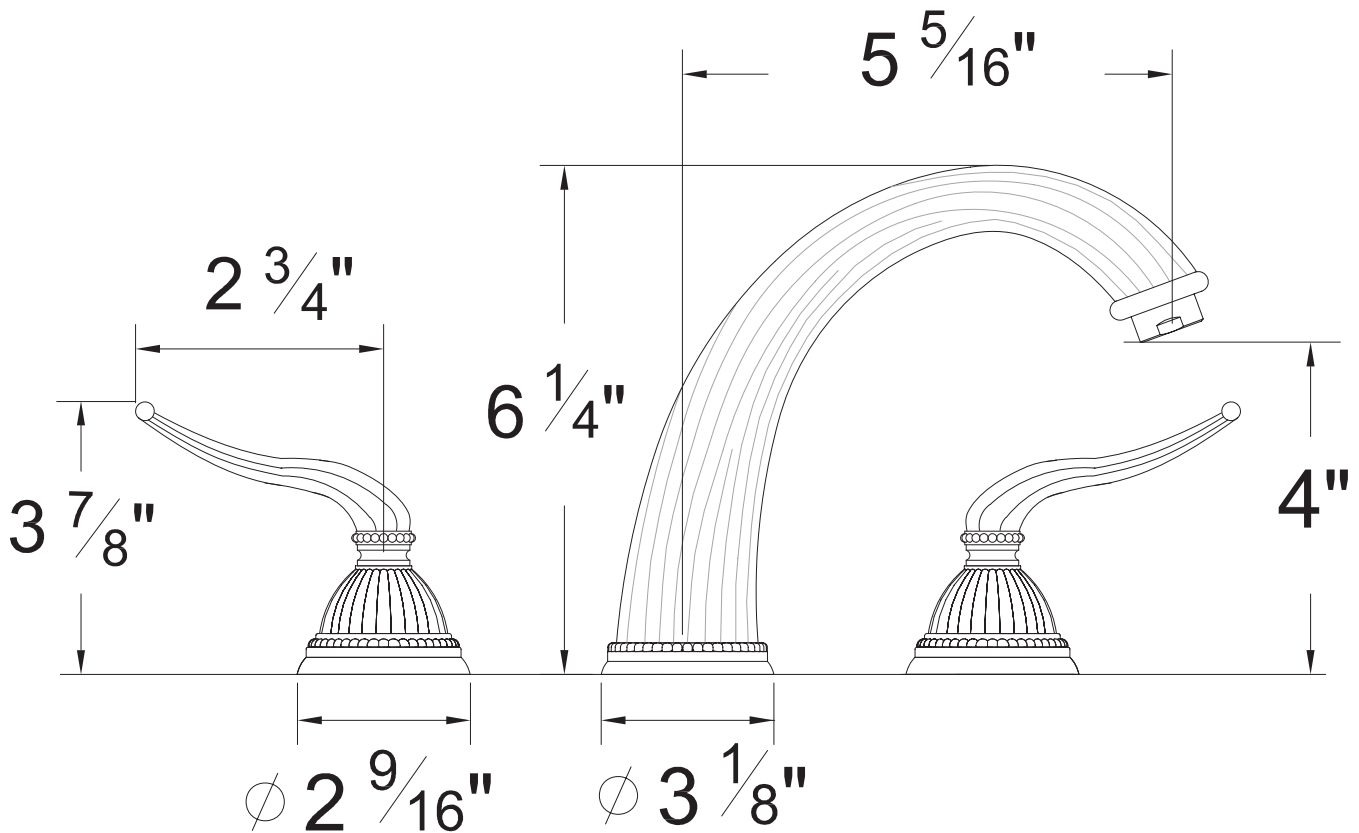

PRODUCT SPECIFICATION SHEET

ITEM # 1120FL
Widespread lavatory set

- “FL” style handles
- Includes pop-up drain assembly
- Solid brass
- 1/4 turn ceramic disk cartridge
- 1.2 GPM (CALGreen Compliant)
- Pre-assembled handles and valves
- 22 finishes available

The measurements shown are for reference only. Products and specifications shown are subject to change without notice.