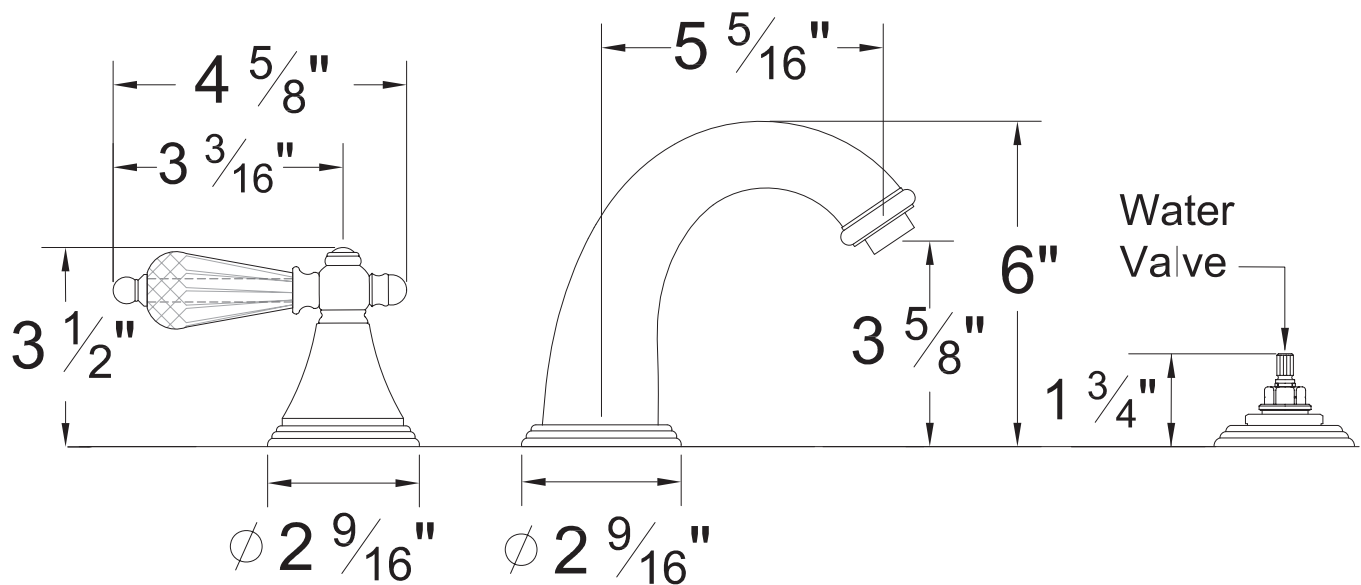

PRODUCT SPECIFICATION SHEET

ITEM # 2220KC Widespread lavatory set

- "KC" style handles
- Includes pop-up drain assembly
- Solid brass
- 1/4 turn ceramic disk cartridge
- 1.2 GPM (CALGreen Compliant)
- **Swarovski crystal insert**
- Pre-assembled handles and valves
- 22 finishes available

The measurements shown are for reference only. Products and specifications shown are subject to change without notice.