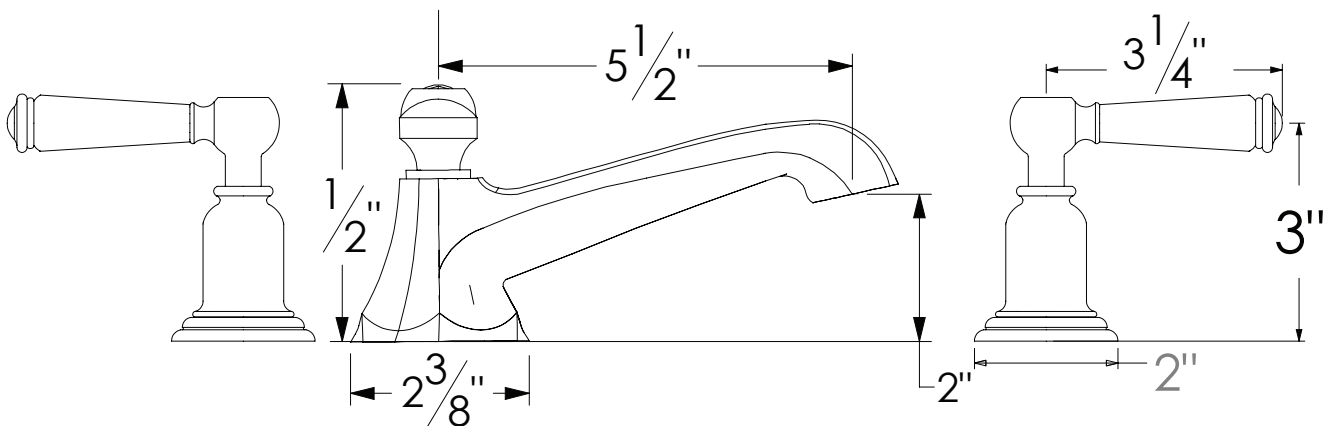

## PRODUCT SPECIFICATION SHEET

### ITEM # 1820EP Widespread lavatory set

- "EP" style handles
- Includes pop-up drain assembly
- Solid brass
- 1/4 turn ceramic disk cartridge
- 1.2 GPM (CALGreen Compliant)
- Pre-assembled handles and valves
- 22 finishes available

The measurements shown are for reference only. Products and specifications shown are subject to change without notice.

[www.santecfaucet.com](http://www.santecfaucet.com) | P: 310.542.0063 F: 310.542.5681