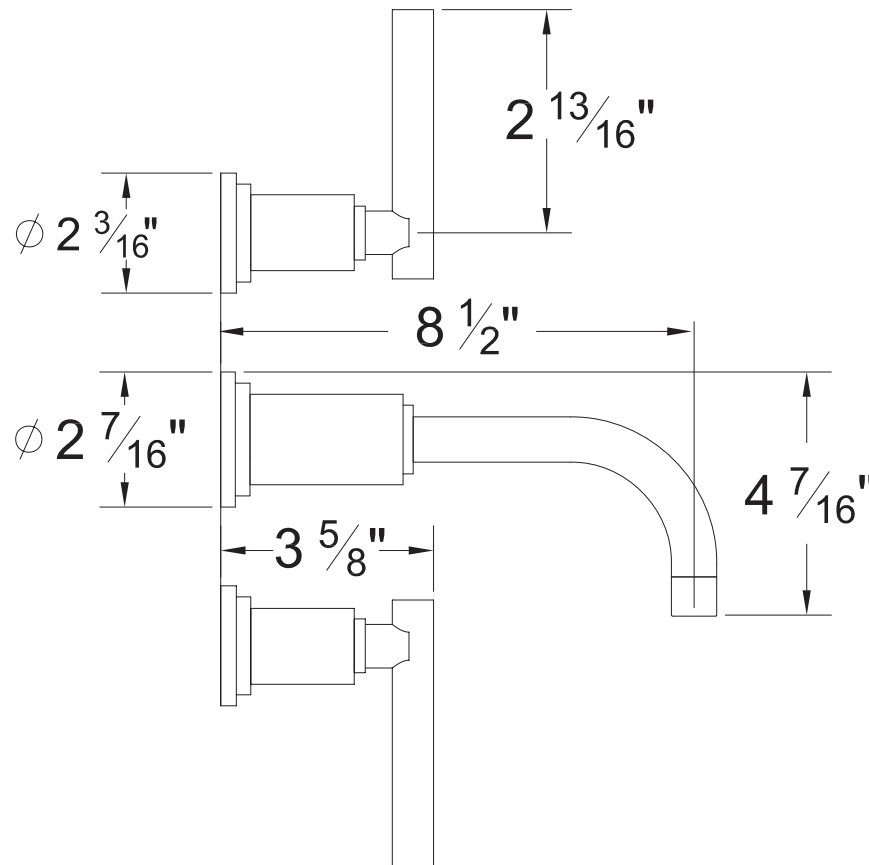

PRODUCT SPECIFICATION SHEET

ITEM # 3529TJ-TM TRIM Wall mount Widespread lavatory set

- "TJ" style handles
- Spout center to center distance 8 1/2"
- Solid brass
- 1.2 GPM (CALGreen Compliant)
- VALVES NOT INCLUDED
- USE SA-CORNER-SET
- DRAIN ASSEMBLY NOT INCLUDED
- Pre-assembled handles
- 22 finishes available

The measurements shown are for reference only. Products and specifications shown are subject to change without notice.