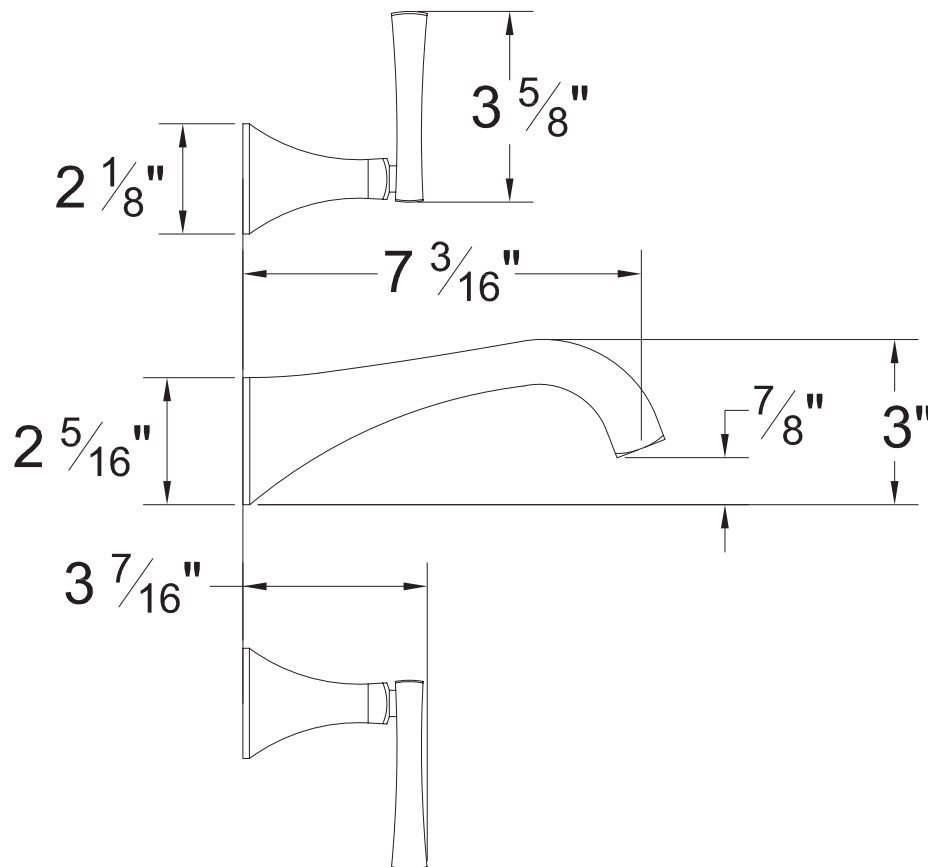

PRODUCT SPECIFICATION SHEET

ITEM # 9229ED-TM

TRIM

Wall mount Widespread lavatory set

- "ED" style handles
- Solid brass
- 1.2 GPM (CALGreen Compliant)
- VALVES NOT INCLUDED
- USE SA-CORNER-SET
- DRAIN ASSEMBLY NOT INCLUDED
- Pre-assembled handles
- 22 finishes available

The measurements shown are for reference only. Products and specifications shown are subject to change without notice.