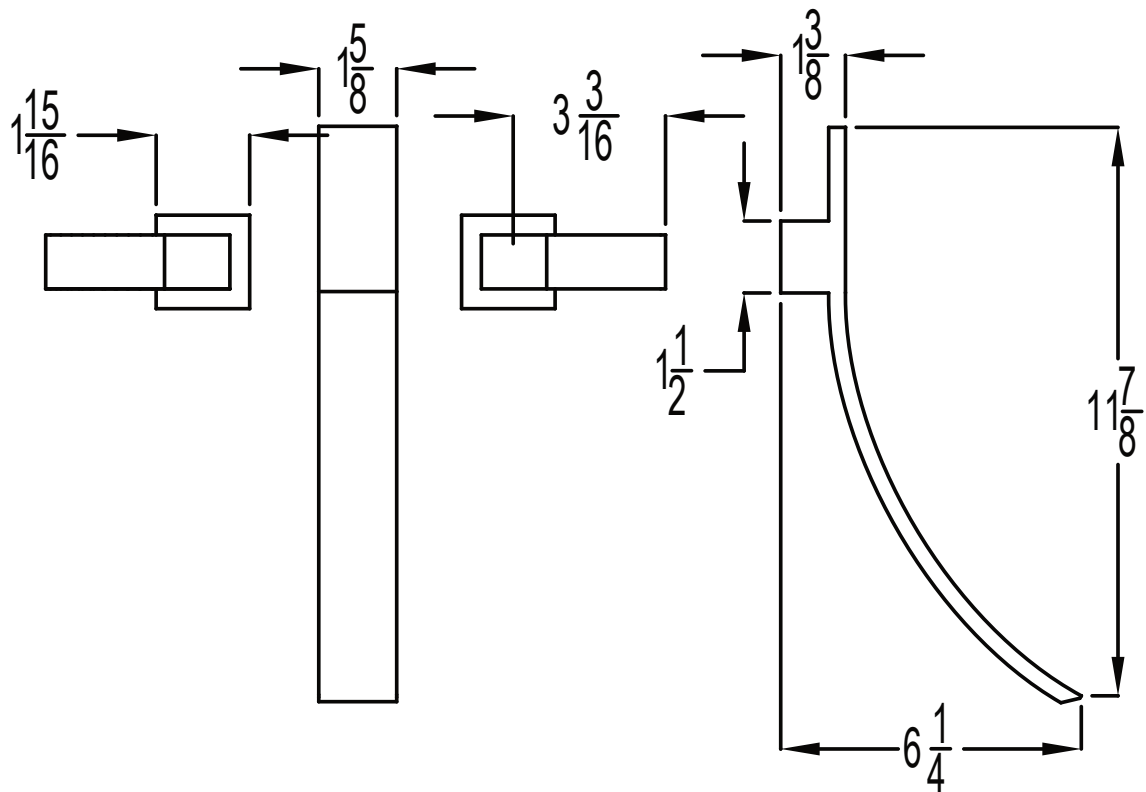

PRODUCT SPECIFICATION SHEET

ITEM # 9929CR-TM TRIM Wall mount Widespread lavatory set

- “CR” style handles
- Solid brass
- 1.2 GPM (CALGreen Compliant)
- **Swarovski crystal insert**
- VALVES NOT INCLUDED
- USE SA-CORNER-SET
- DRAIN ASSEMBLY NOT INCLUDED
- Pre-assembled handles
- 22 finishes available

The measurements shown are for reference only. Products and specifications shown are subject to change without notice.