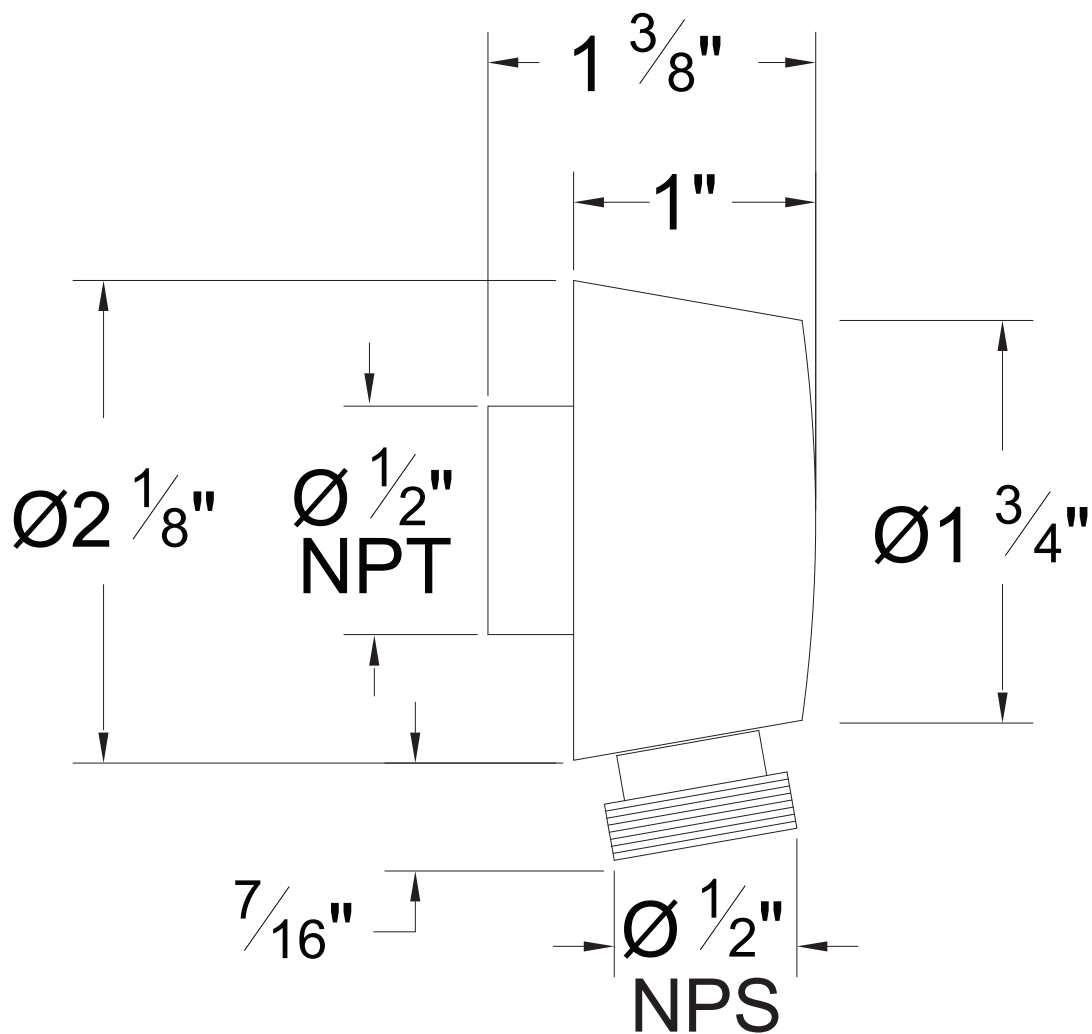

PRODUCT SPECIFICATION SHEET

ITEM # 7089SE All brass supply elbow

- 1/2" NPT female inlet
- 1/2" NPS male outlet
- 2-1/8" OD flange

The measurements shown are for reference only. Products and specifications shown are subject to change without notice.