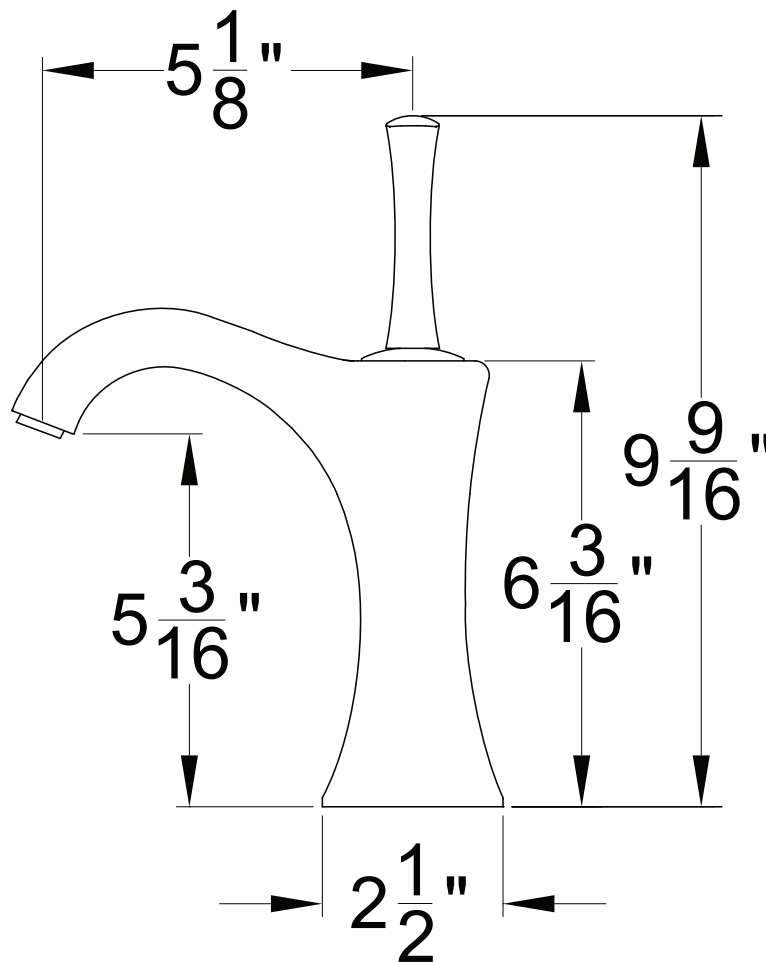

PRODUCT SPECIFICATION SHEET

ITEM # 9280ED Single control lavatory set

- "ED" style handle
- Includes pop-up drain assembly
- Single control ceramic disk cartridge
- Solid brass
- 1.2 GPM (CALGreen Compliant)
- Pre-assembled handle and valve
- 22 finishes available

The measurements shown are for reference only. Products and specifications shown are subject to change without notice.