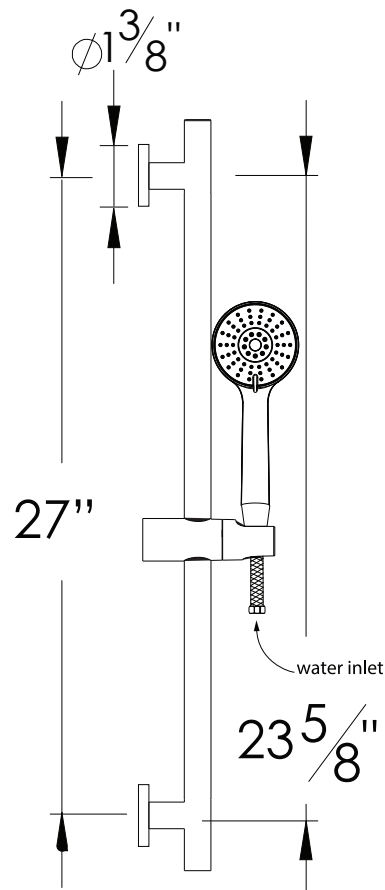

PRODUCT SPECIFICATION SHEET

ITEM # 708451

Multifunction hand shower with all brass slide bar

- All brass slide bar 27" long
- Hand shower hose 57" long included
- 3 function sprayer: soft, normal and massage sprays
- 2.5 GPM
- Includes flow restrictor (CA 2.0 GPM CAL GRN compliant)
- Supply elbow not included

The measurements shown are for reference only. Products and specifications shown are subject to change without notice.

www.santecfaucet.com | P: 310.542.0063 F: 310.542.5681