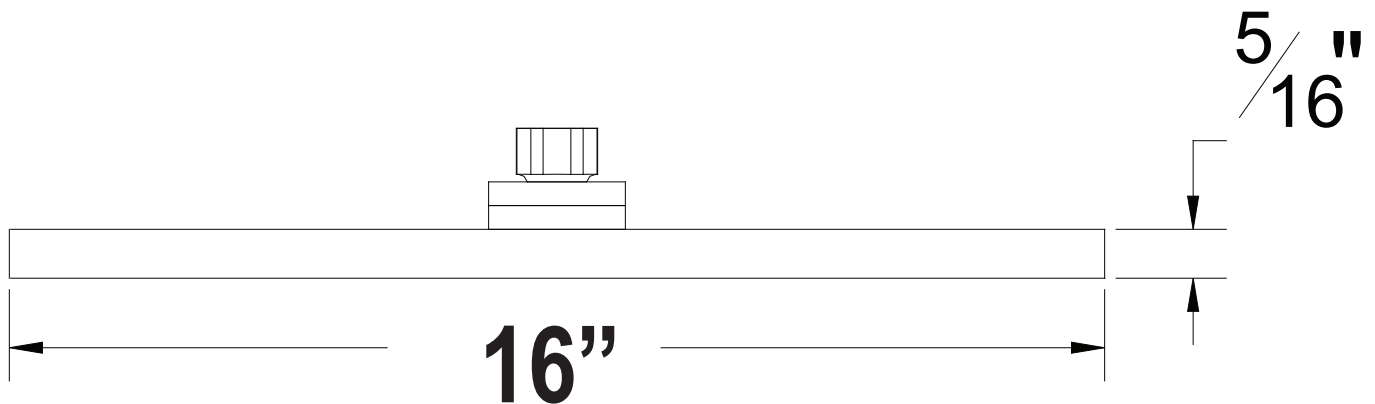

## PRODUCT SPECIFICATION SHEET

### ITEM # 708036 16" Square rain head

- 16" width
- 1/2" NPT female connection
- Not to be used with pressure balanced valve
- Must be used with Ceiling Mount

The measurements shown are for reference only. Products and specifications shown are subject to change without notice.