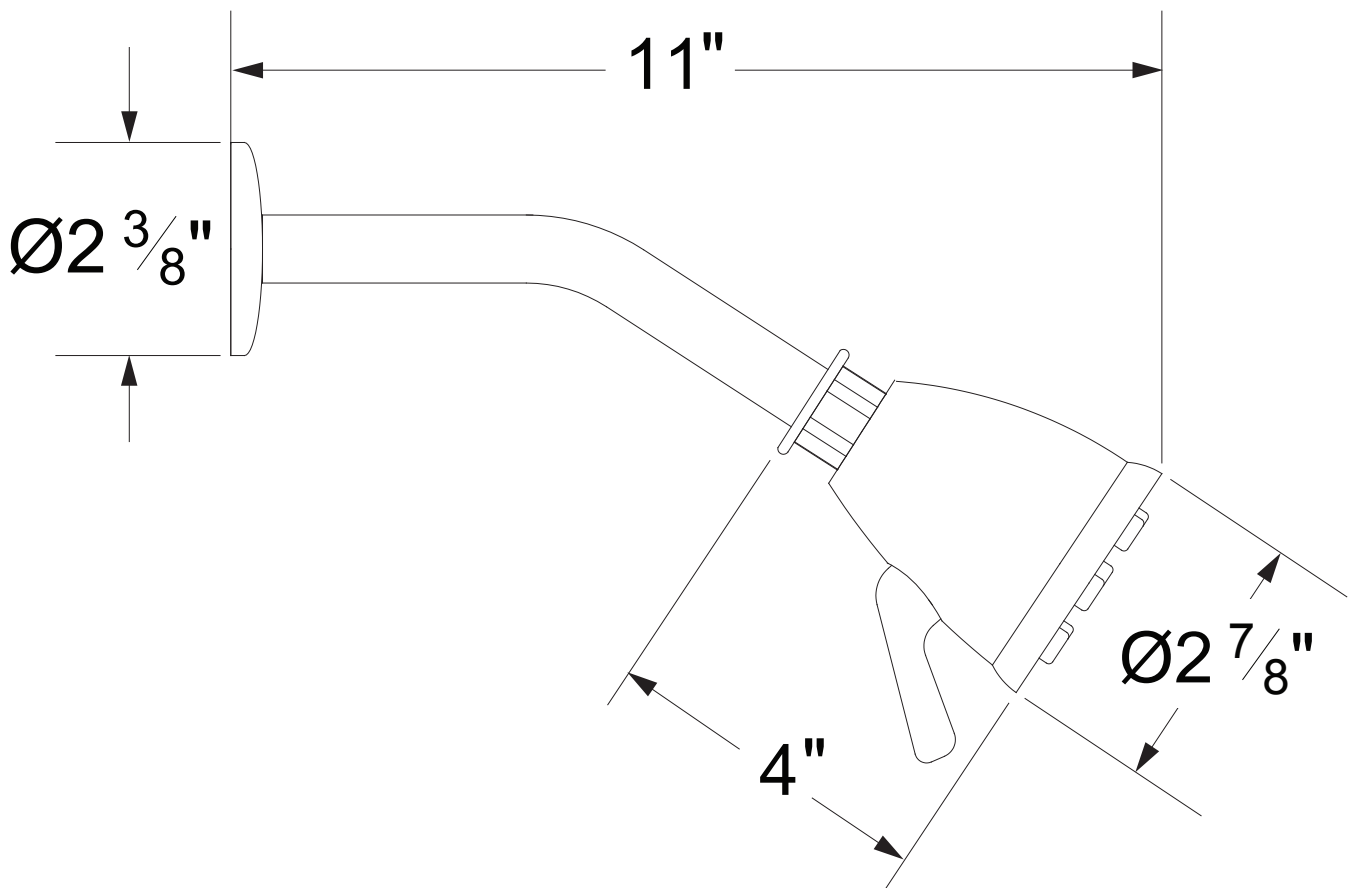

PRODUCT SPECIFICATION SHEET

ITEM # 707915

Standard 6 port shower head with arm and flange

- 1/2" NPT male connection
- 2.5 GPM
- Includes flow restrictor (CA 2.0 GPM - CALGreen compliant)

The measurements shown are for reference only. Products and specifications shown are subject to change without notice.

www.santecfaucet.com | P: 310.542.0063 F: 310.542.5681