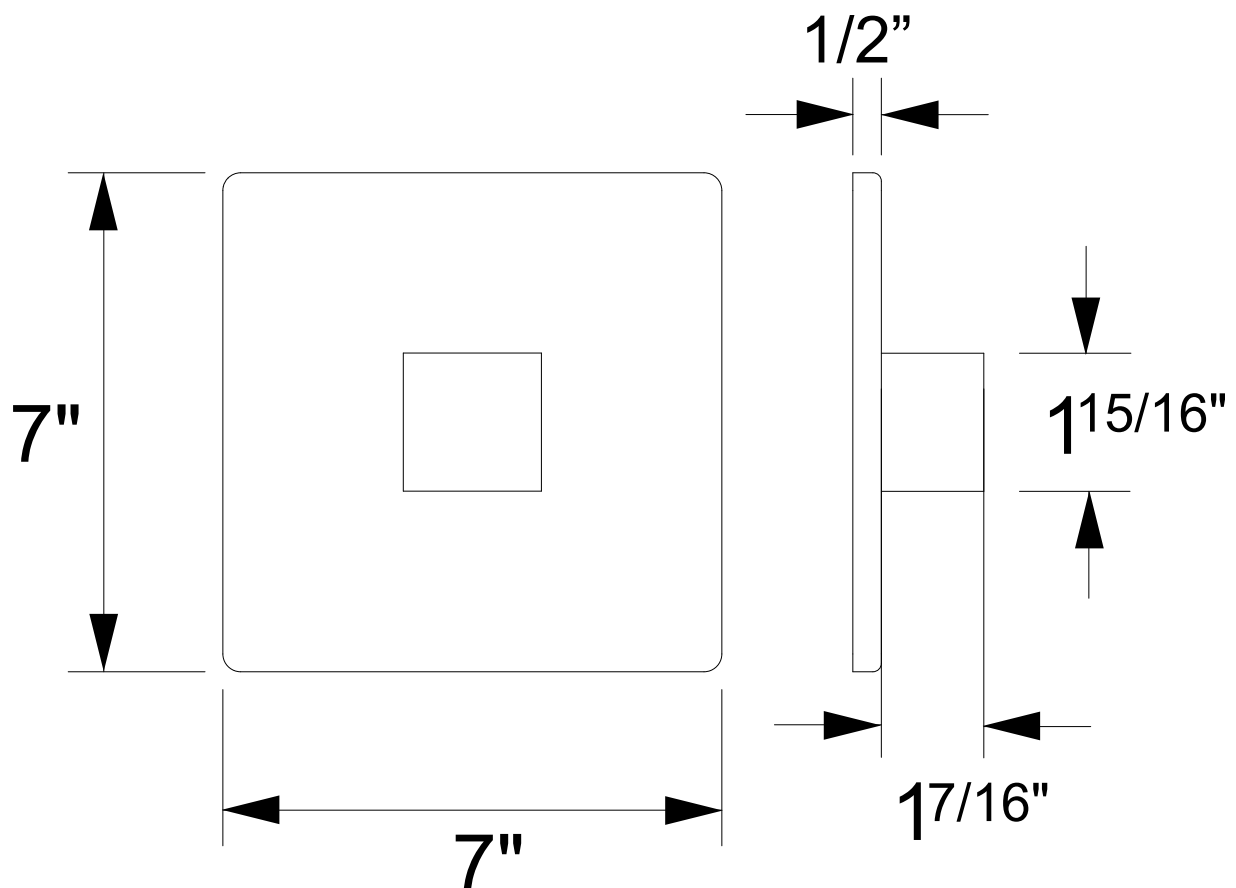

## PRODUCT SPECIFICATION SHEET

**ITEM # 7093EM-TM**  
**TRIM**  
**3/4" Thermostatic control**

- "EM" style handle
- Includes trim plate and handle
- Requires separate volume control
- VALVE NOT INCLUDED
- USE TH-5034 VALVE

The measurements shown are for reference only. Products and specifications shown are subject to change without notice.