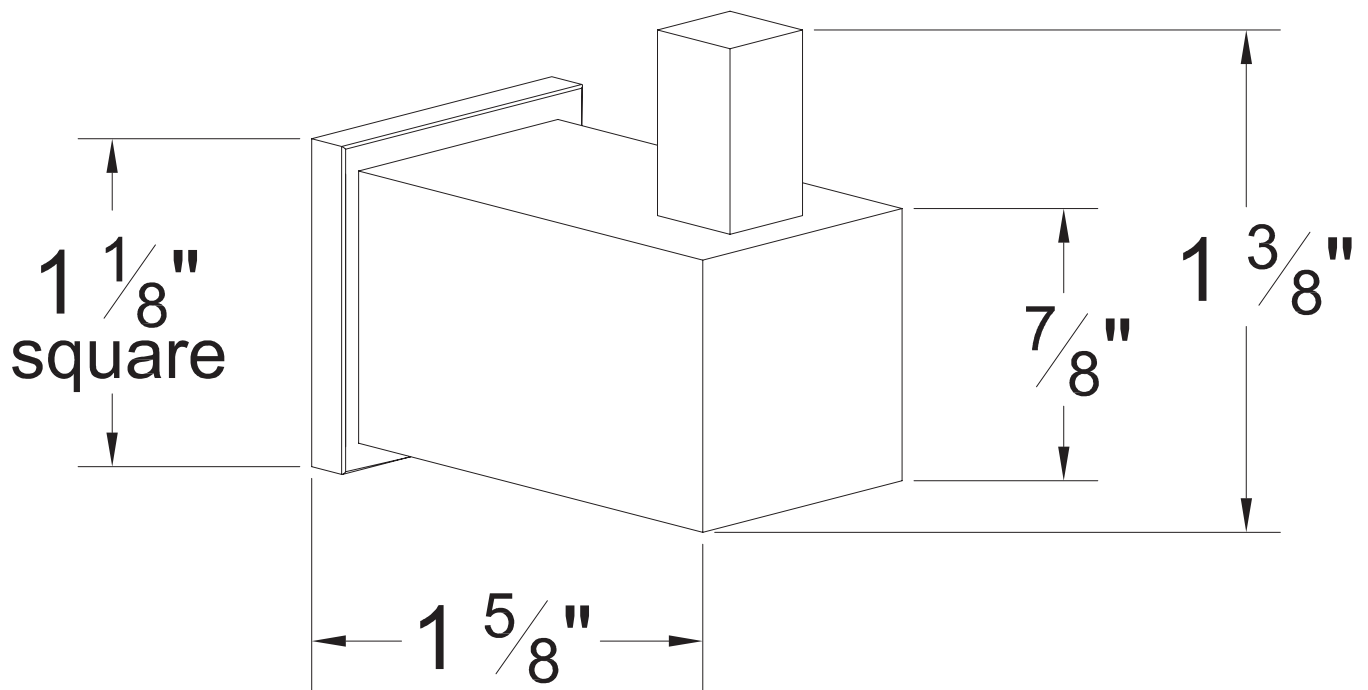

## PRODUCT SPECIFICATION SHEET

### ITEM # 2866EM Robe hook

- Matches MO handles

The measurements shown are for reference only. Products and specifications shown are subject to change without notice.