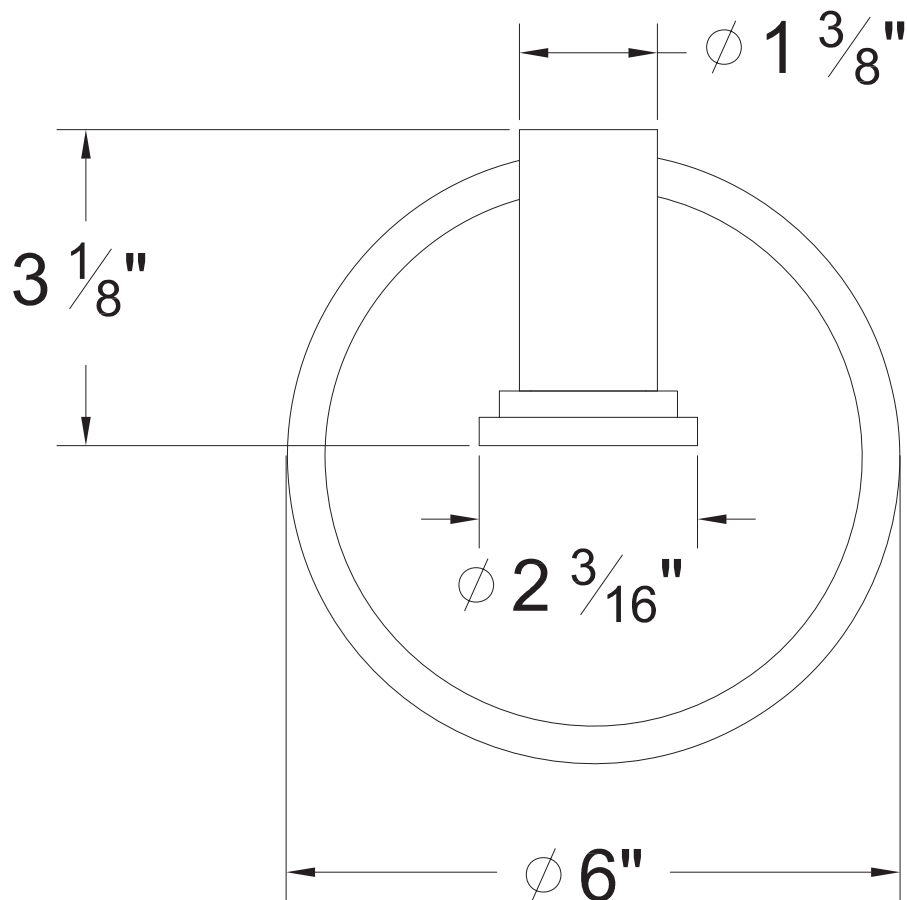

PRODUCT SPECIFICATION SHEET

ITEM # 3564TU
Towel ring

- Matches TJ handles

The measurements shown are for reference only. Products and specifications shown are subject to change without notice.