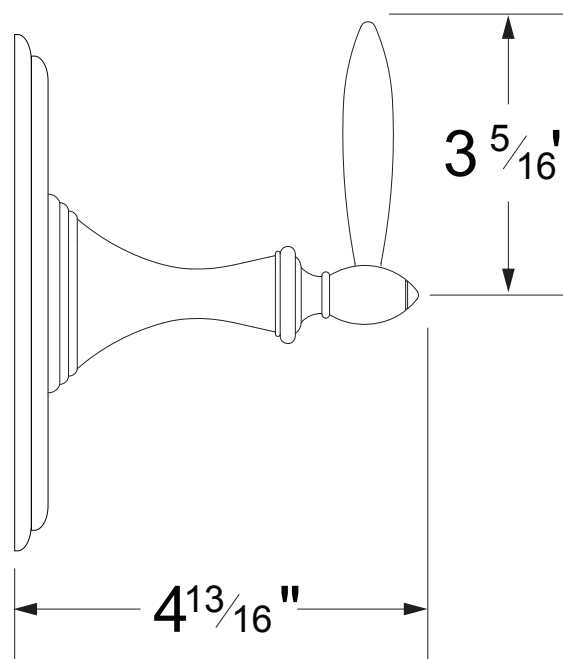

PRODUCT SPECIFICATION SHEET

ITEM # DT2-LA-TM

TRIM

2-Way wall mount diverter

- "LA" style handle
- VALVE NOT INCLUDED
- USE SA2WAY20 VALVE

The measurements shown are for reference only. Products and specifications shown are subject to change without notice.