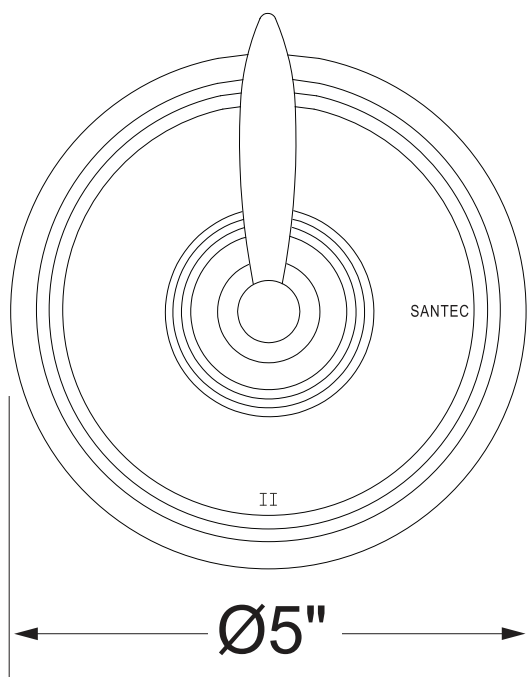

PRODUCT SPECIFICATION SHEET

ITEM # DT2-LA-TM

TRIM

2-Way wall mount diverter

- "LA" style handle
- VALVE NOT INCLUDED
- USE SA2WAY20 VALVE

The measurements shown are for reference only. Products and specifications shown are subject to change without notice.