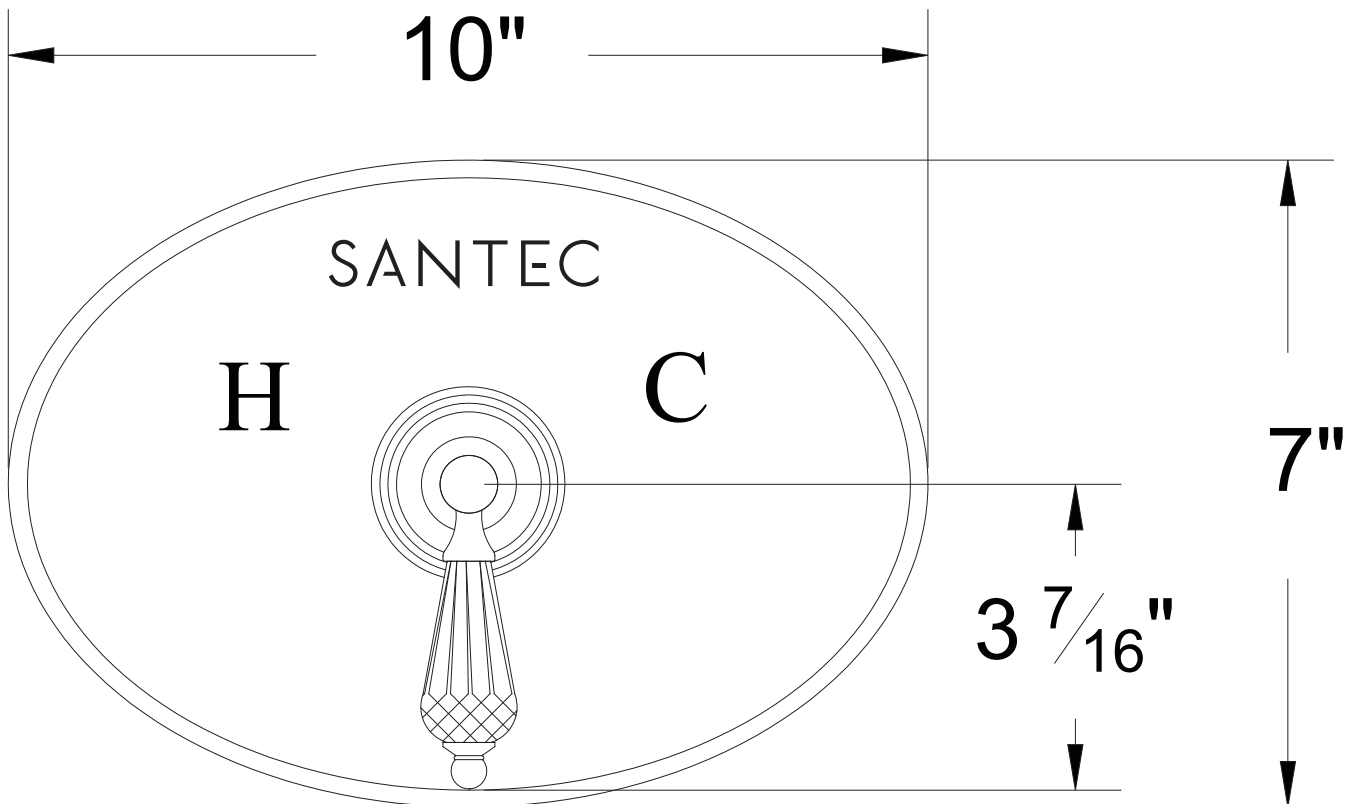

PRODUCT SPECIFICATION SHEET

ITEM # 2531YC-TM

TRIM

Pressure balanced control

- "YC" style handle
- Includes standard shower plate and handle
- VALVE NOT INCLUDED
- USE PB-3800 VALVE

The measurements shown are for reference only. Products and specifications shown are subject to change without notice.