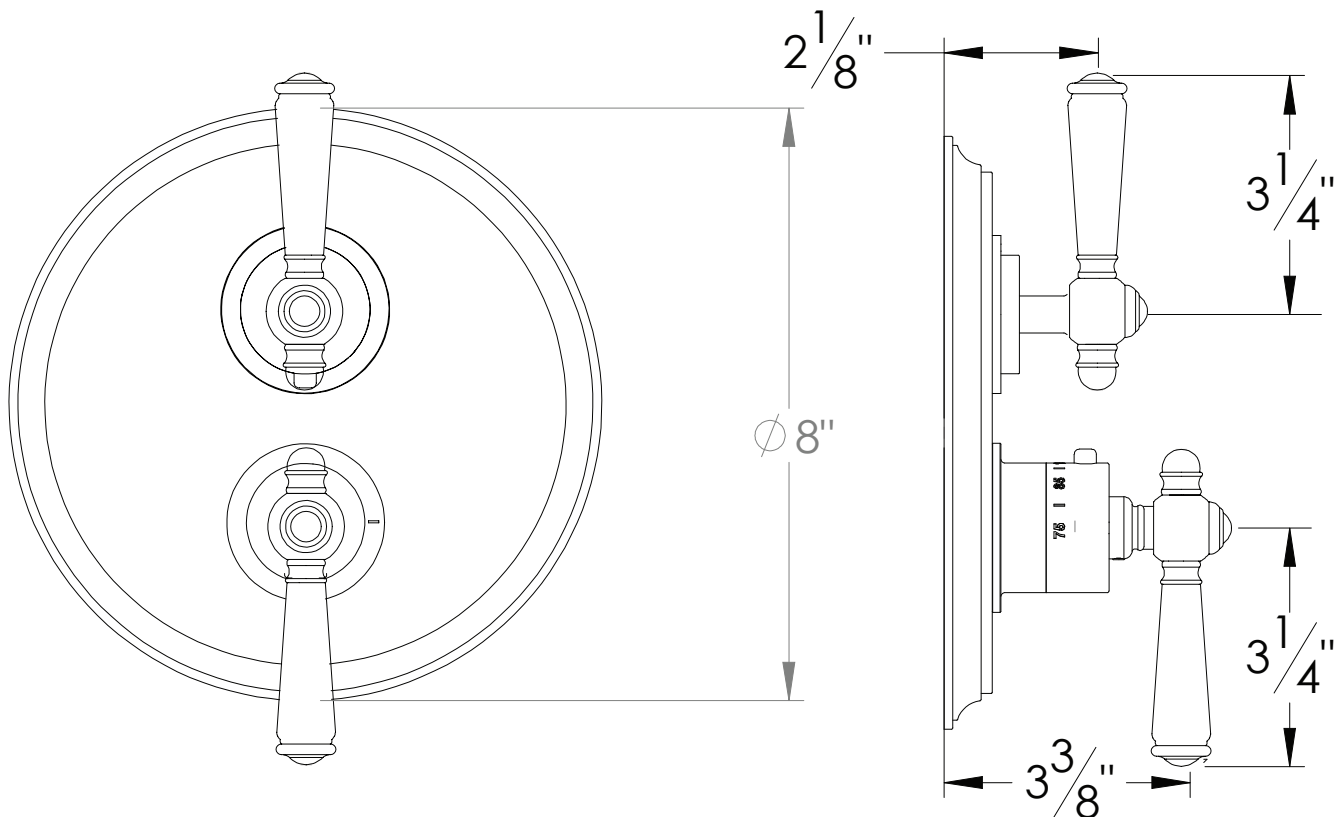

PRODUCT SPECIFICATION SHEET

ITEM # 7097JP-TM

TRIM

1/2" Thermostatic trim with 2-way diverter

- "JP" style handles
- Includes trim plate and handles
- VALVE NOT INCLUDED
- USE TH-8200 VALVE
- Diverter for Two Outlets

The measurements shown are for reference only. Products and specifications shown are subject to change without notice.

www.santecfaucet.com | P: 310.542.0063 F: 310.542.5681