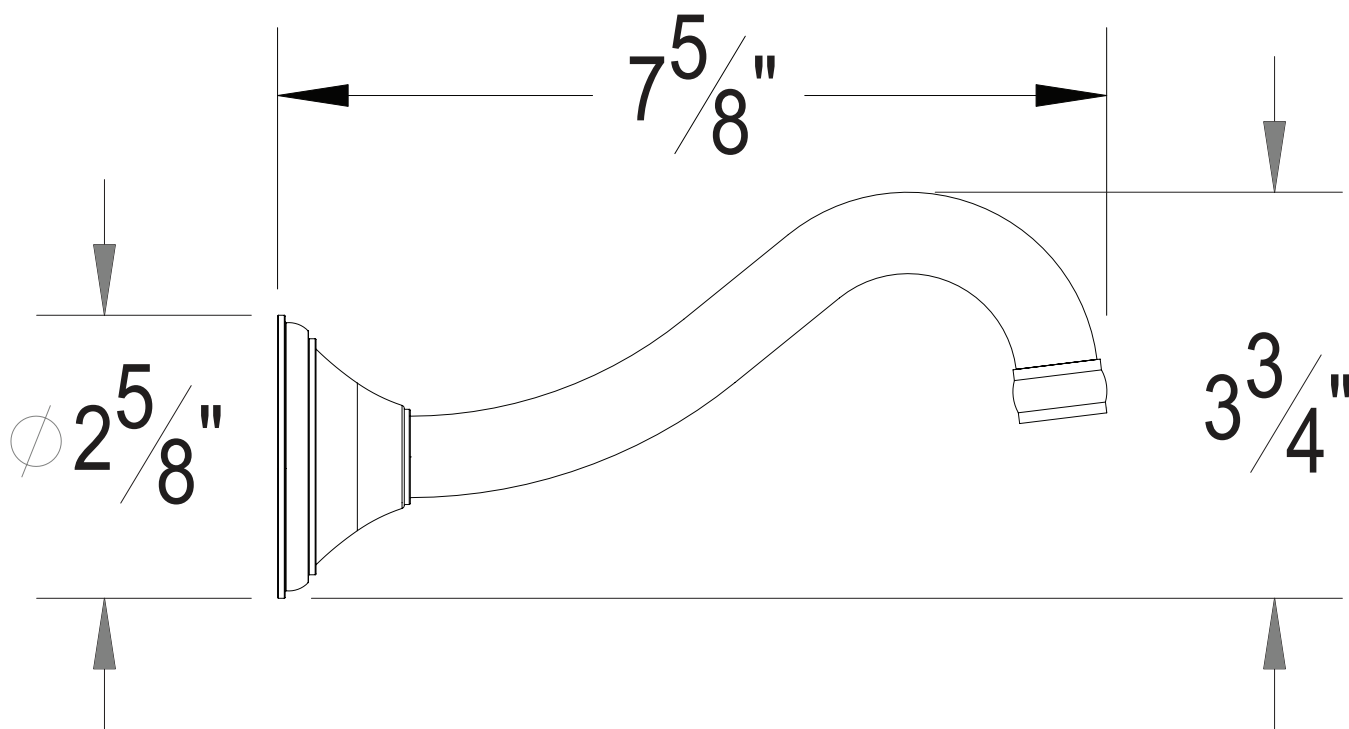

PRODUCT SPECIFICATION SHEET

ITEM # 9518KL

Tub spout

- 1/2" NPT female connection
- Spout center to wall distance 7-1/2"
- NOT RECOMMENDED TO BE USED IN ROMAN TUB APPLICATION

The measurements shown are for reference only. Products and specifications shown are subject to change without notice.