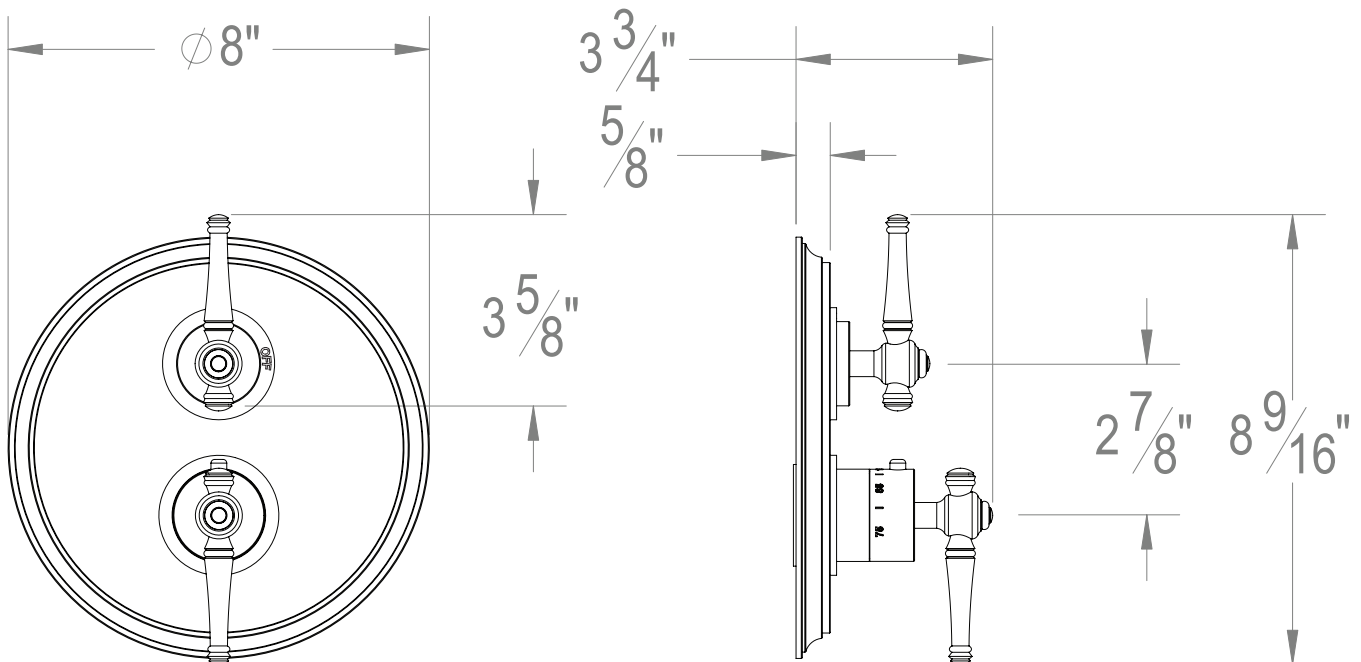

PRODUCT SPECIFICATION SHEET

ITEM # 7097KL-TM

TRIM

1/2" Thermostatic trim with 2-way diverter

- "KL" style handles
- Includes trim plate and handles
- VALVE NOT INCLUDED
- USE TH-8200 VALVE
- Diverter for Two Outlets

The measurements shown are for reference only. Products and specifications shown are subject to change without notice.