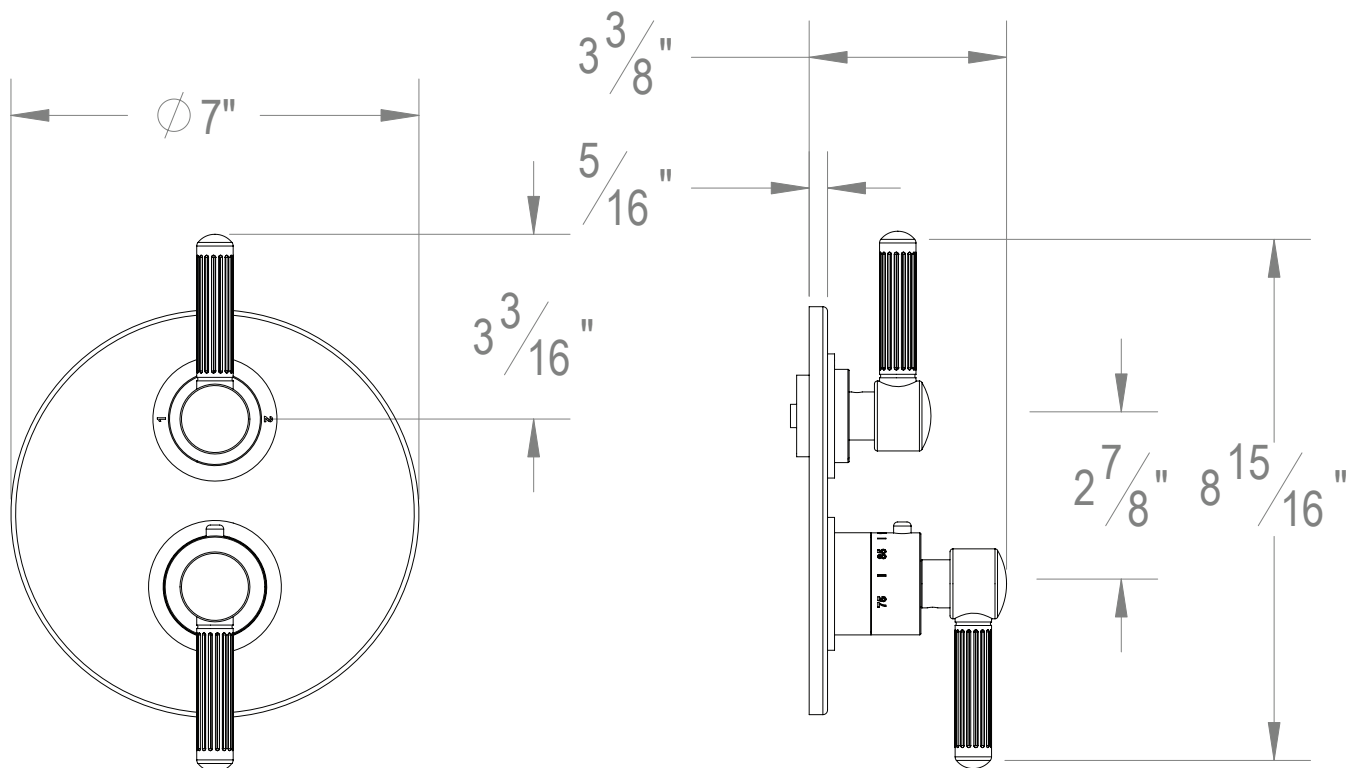

PRODUCT SPECIFICATION SHEET

ITEM # 7097EN-TM

TRIM

1/2" Thermostatic trim with 2-way diverter

- "EN" style handles
- Includes trim plate and handles
- VALVE NOT INCLUDED
- USE TH-8200 VALVE
- Diverter for Two Outlets

The measurements shown are for reference only. Products and specifications shown are subject to change without notice.

www.santecfaucet.com | P: 310.542.0063 F: 310.542.5681