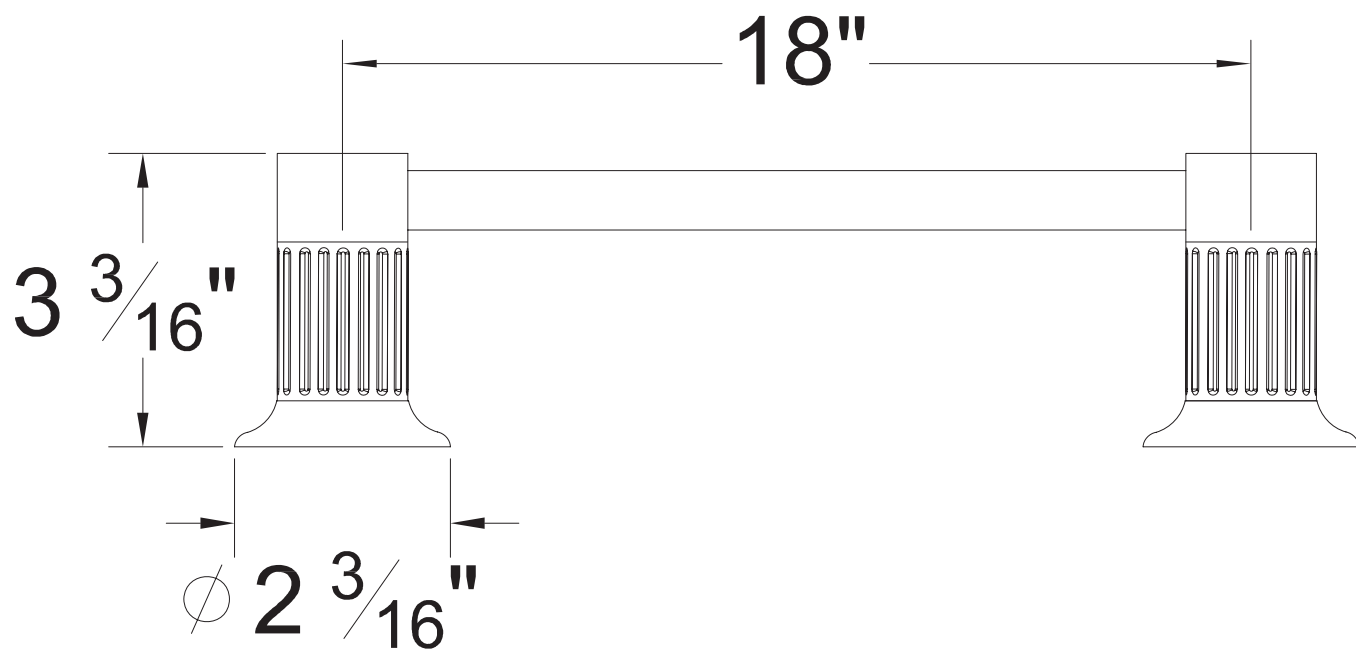

PRODUCT SPECIFICATION SHEET

ITEM # 3661EN
18" Towel bar

- Matches EN handles

The measurements shown are for reference only. Products and specifications shown are subject to change without notice.