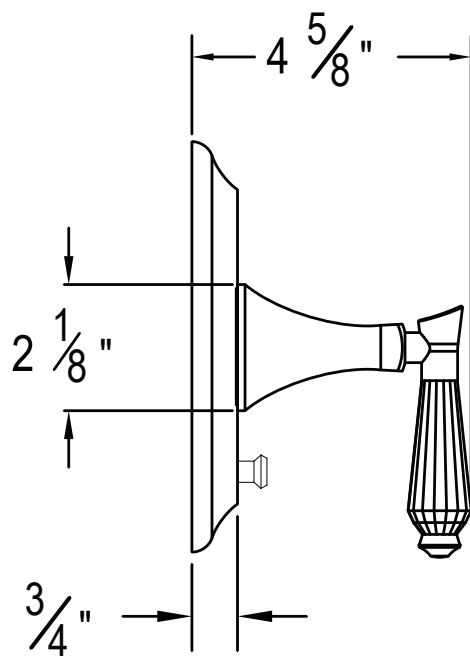

### ITEM # 9235DC-TM

#### Pressure balanced control with diverter

- "DC" style handle
- Includes push button diverter, handle and plate
- VALVE NOT INCLUDED
- USE PB-3950 VALVE

The measurements shown are for reference only. Products and specifications shown are subject to change without notice.