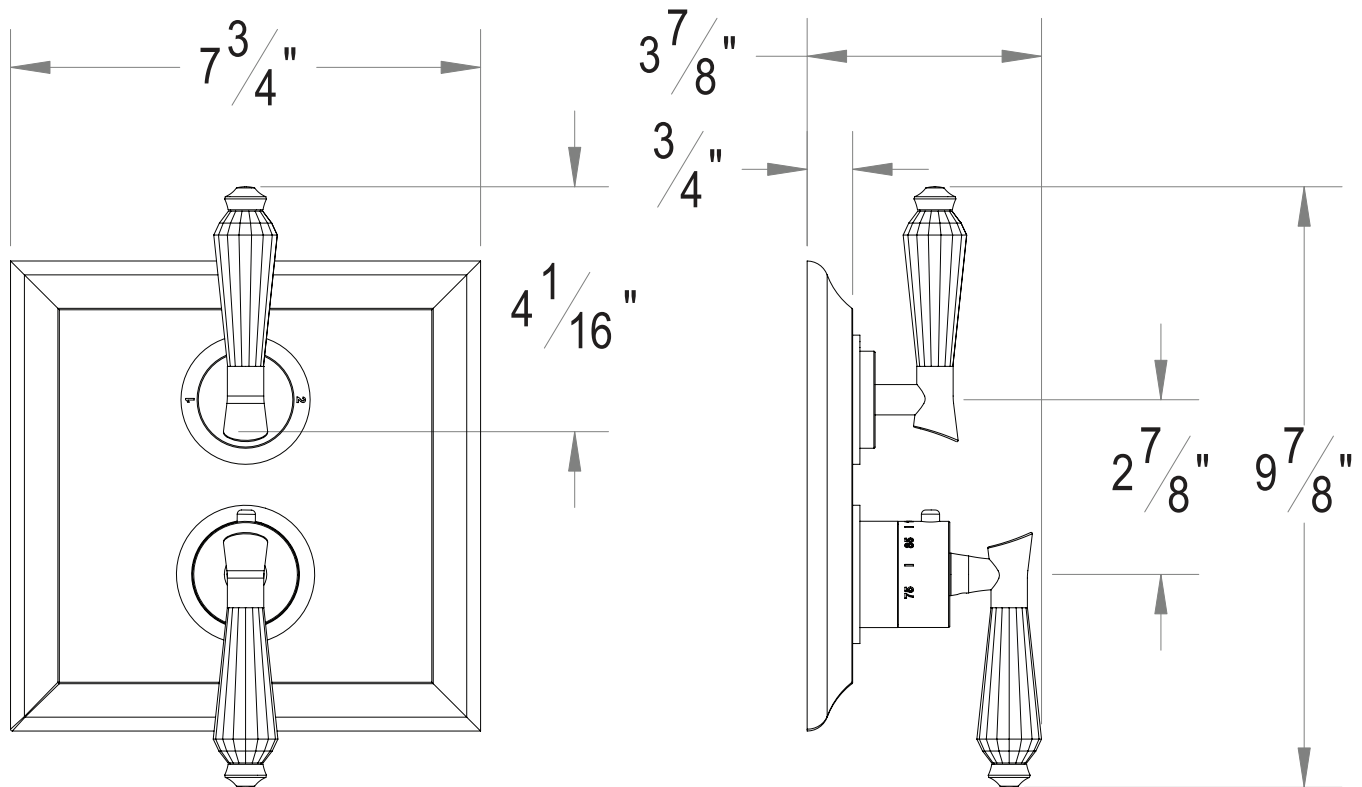

PRODUCT SPECIFICATION SHEET

ITEM # 7097DC-TM

TRIM

1/2" Thermostatic trim with 2-way diverter

- "DC" style handles
- Includes trim plate and handles
- VALVE NOT INCLUDED
- USE TH-8200 VALVE
- Diverter for Two Outlets

The measurements shown are for reference only. Products and specifications shown are subject to change without notice.