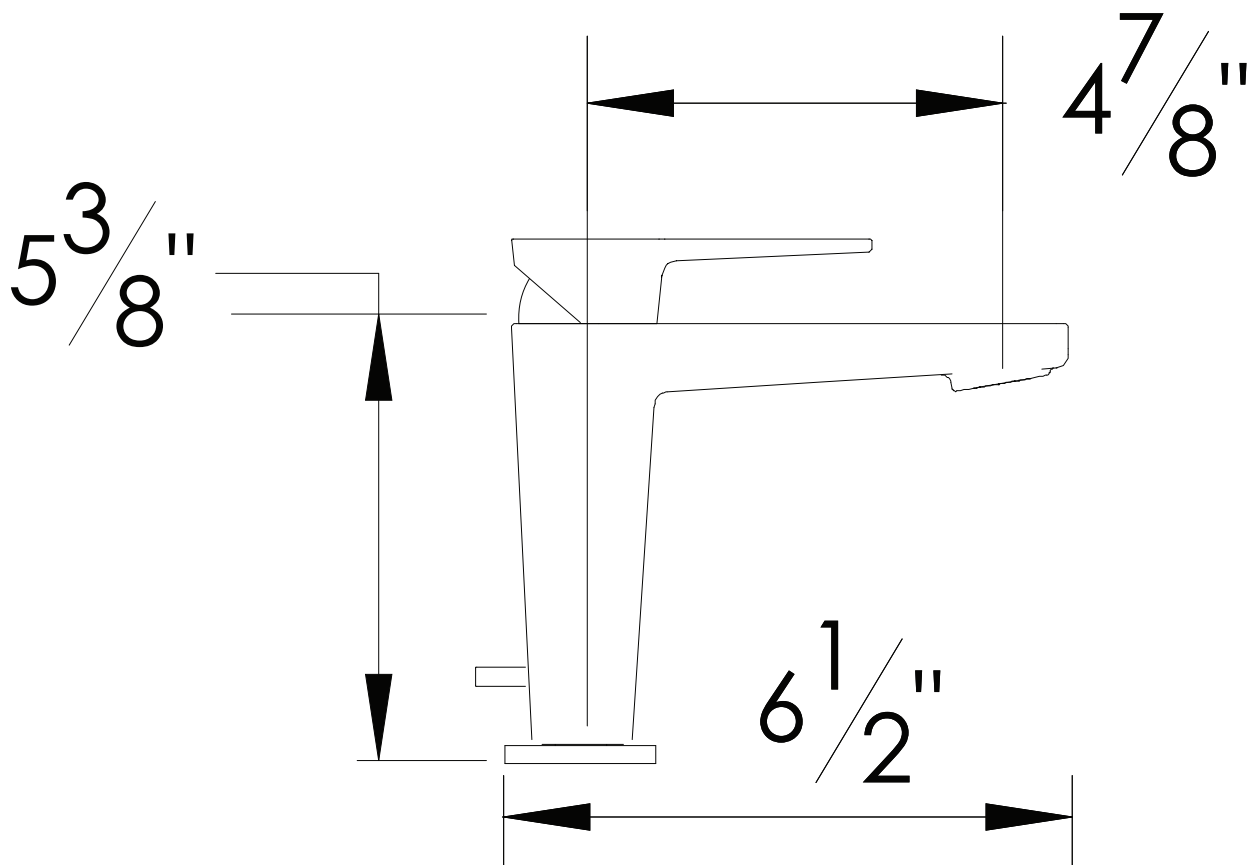

## PRODUCT SPECIFICATION SHEET

### ITEM # 3780HY Single control lavatory set

- "HY" style handle
- Solid brass
- Includes pop-up drain assembly
- 1/4 turn ceramic disc cartridge
- 1.2 GPM (CALGreen Compliant)

The measurements shown are for reference only. Products and specifications shown are subject to change without notice.