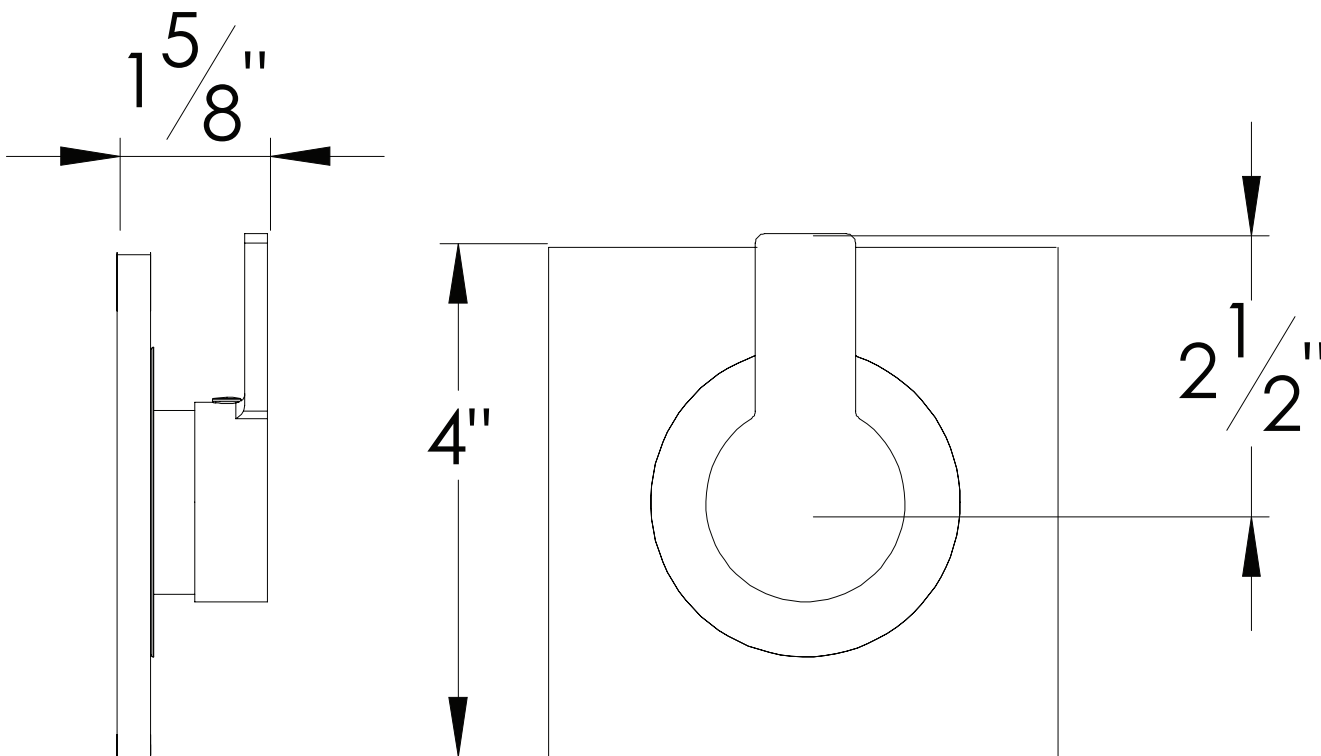

## PRODUCT SPECIFICATION SHEET

**ITEM # DT-MD-TM**

**TRIM**

**3-Way wall mount diverter**

- "MD" style handle
- VALVE NOT INCLUDED
- USE SA3WAY20 VALVE

The measurements shown are for reference only. Products and specifications shown are subject to change without notice.