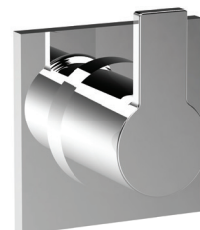

## PRODUCT SPECIFICATION SHEET

**ITEM # DT-MD-TM**

**TRIM**

**3-Way wall mount diverter**

- "MD" style handle
- VALVE NOT INCLUDED
- USE SA3WAY20 VALVE

The measurements shown are for reference only. Products and specifications shown are subject to change without notice.