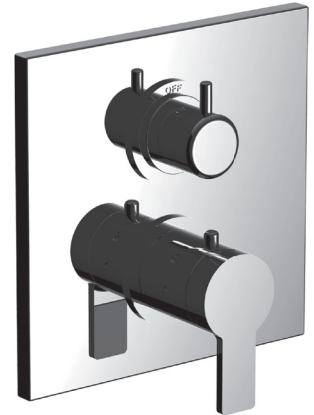

PRODUCT SPECIFICATION SHEET

ITEM # 7097MD-TM

TRIM

1/2" Thermostatic trim with volume control and 2-way diverter

- "MD" style handles
- Includes trim plate and handles
- VALVE NOT INCLUDED
- USE TH-8200 VALVE
- Shut-off / diverter for Two Outlets