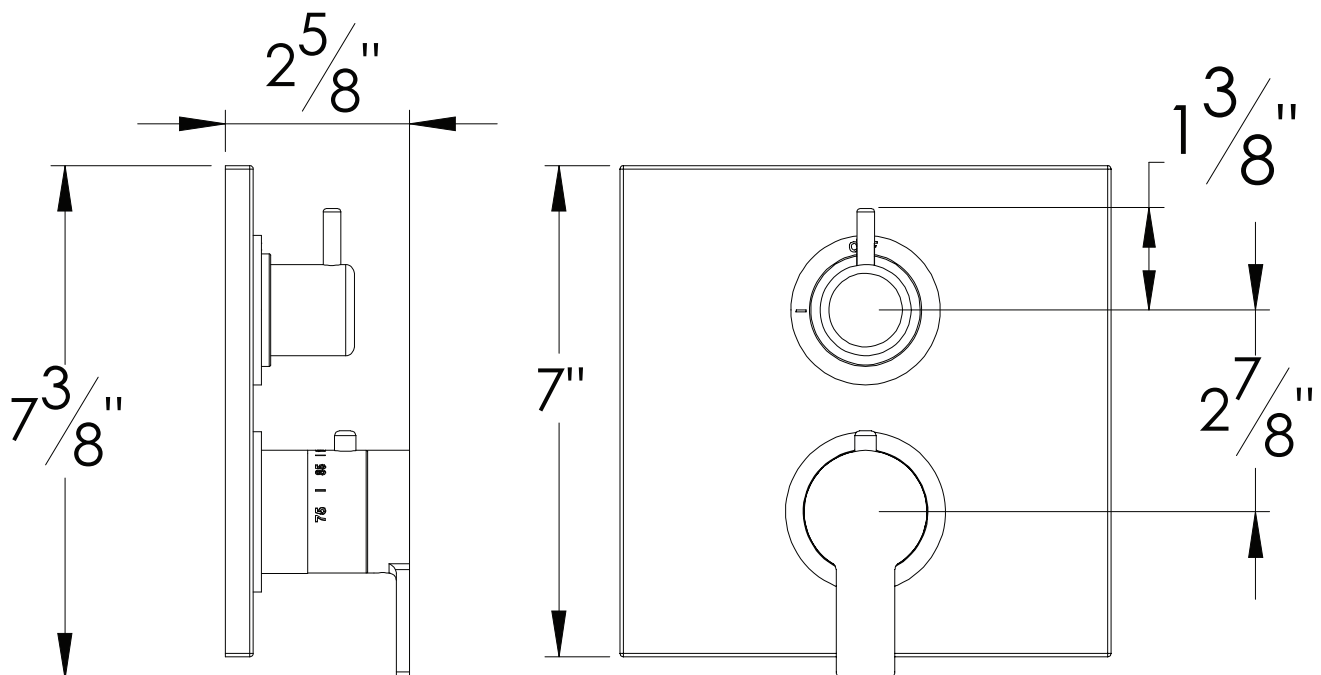

PRODUCT SPECIFICATION SHEET

ITEM # 7097MD-TM

TRIM

1/2" Thermostatic trim with volume control and 2-way diverter

- "MD" style handles
- Includes trim plate and handles
- VALVE NOT INCLUDED
- USE TH-8200 VALVE
- Shut-off / diverter for Two Outlets

The measurements shown are for reference only. Products and specifications shown are subject to change without notice.