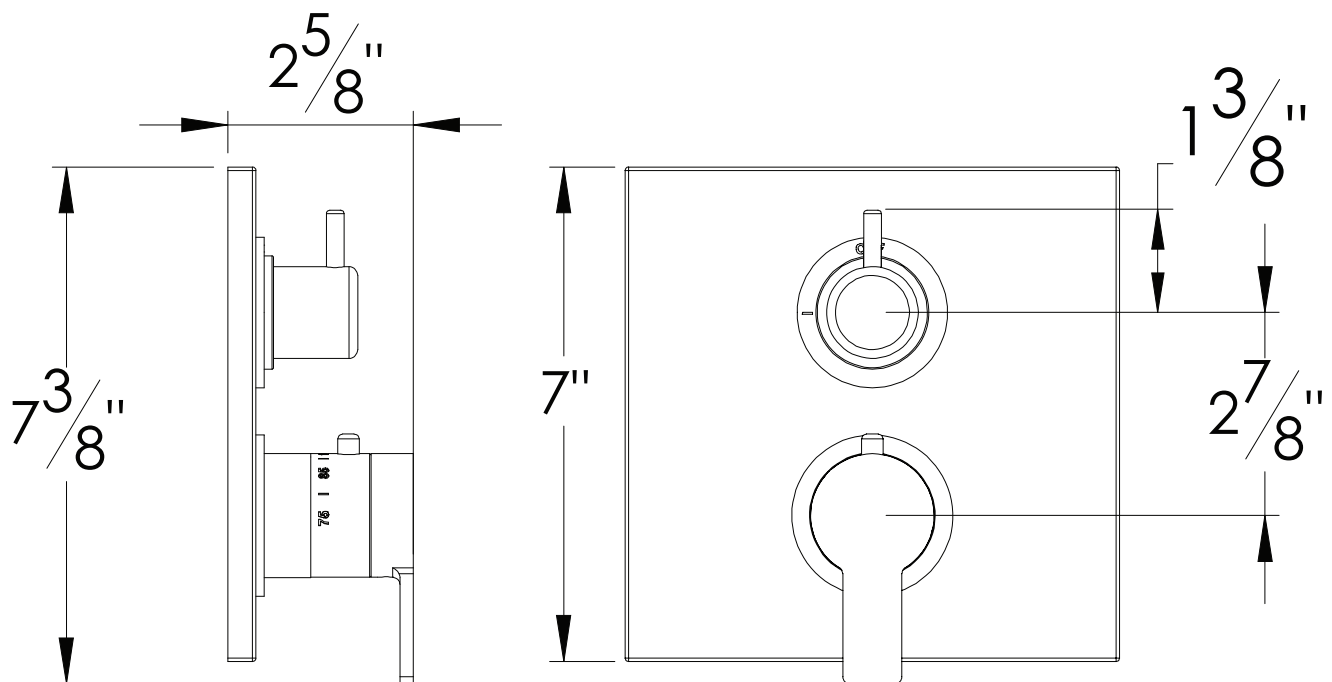

#### 1/2" Thermostatic trim with 2-way diverter

- "MD" style handles
- Includes trim plate and handles
- VALVE NOT INCLUDED
- USE TH-8212 VALVE
- Shut-off / diverter for Two outlets

The measurements shown are for reference only. Products and specifications shown are subject to change without notice.