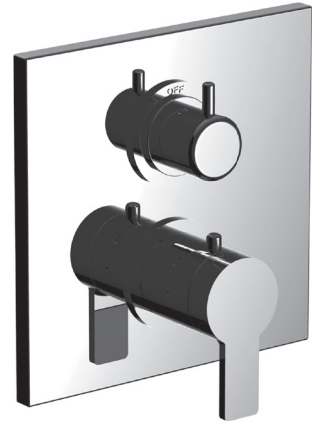

### ITEM # 7096MD-TM

#### 1/2" Thermostatic trim with 2-way diverter

- "MD" style handles
- Includes trim plate and handles
- VALVE NOT INCLUDED
- USE TH-8212 VALVE
- Shut-off / diverter for Two outlets

The measurements shown are for reference only. Products and specifications shown are subject to change without notice.