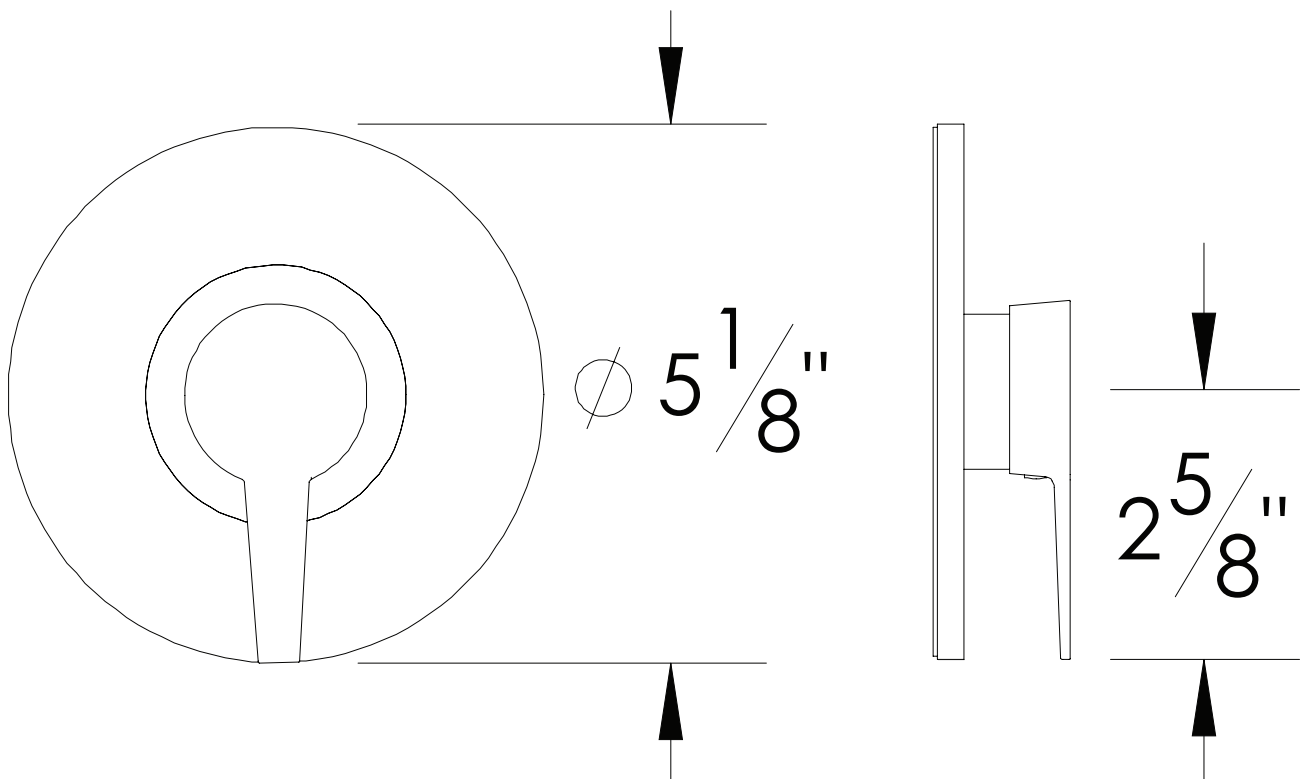

PRODUCT SPECIFICATION SHEET

ITEM # DT-HY-TM
TRIM
2-Way wall mount diverter

- "HY" style handle
- VALVE NOT INCLUDED
- USE SA2WAY20 VALVE

The measurements shown are for reference only. Products and specifications shown are subject to change without notice.