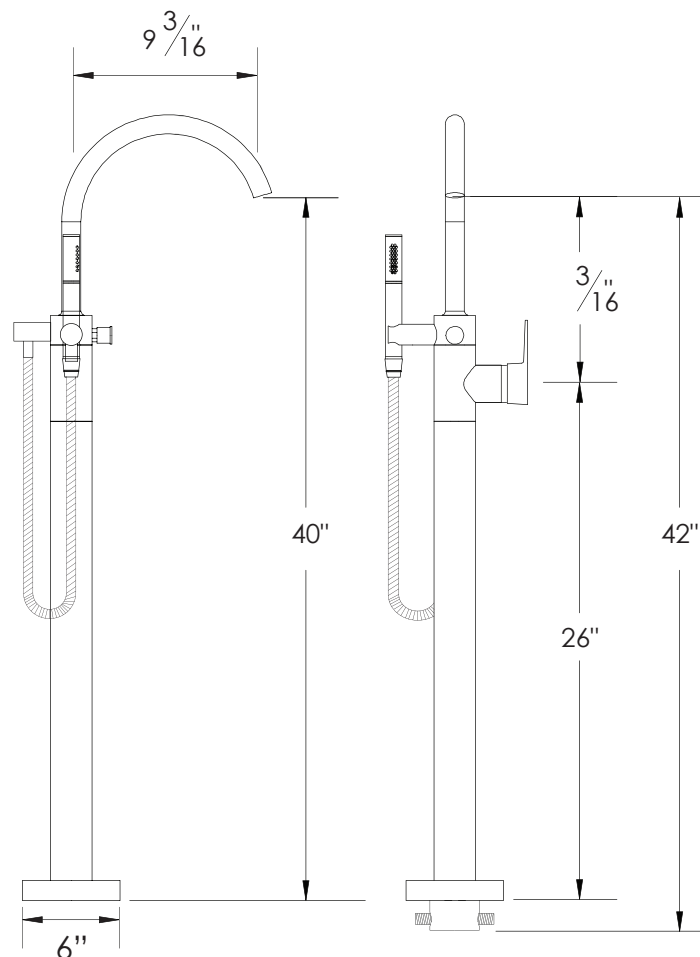

PRODUCT SPECIFICATION SHEET

ITEM # 3790HY-TM TRIM Floor mount tub filler with hand shower

- "HY" style handle
- 16 GPM
- ROUGH NOT INCLUDED
- Hand shower is 2.0 GPM
- Hand shower hose 57" long

The measurements shown are for reference only. Products and specifications shown are subject to change without notice.