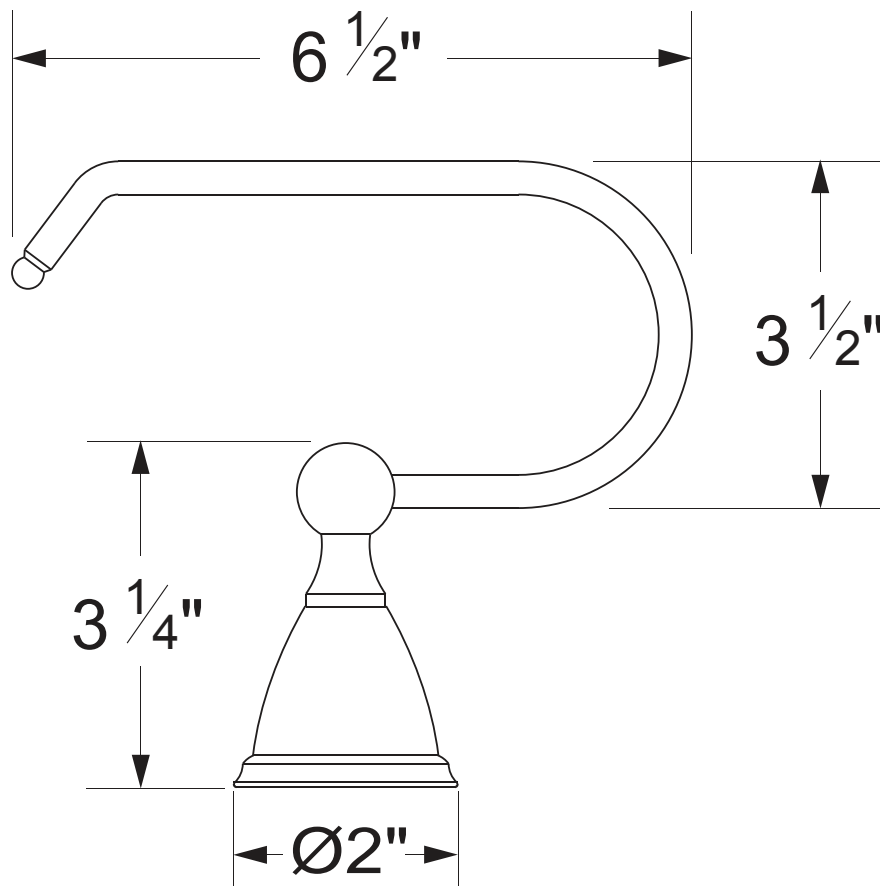

PRODUCT SPECIFICATION SHEET

ITEM # 4165IU Paper holder

- Mounting hardware included

The measurements shown are for reference only. Products and specifications shown are subject to change without notice.