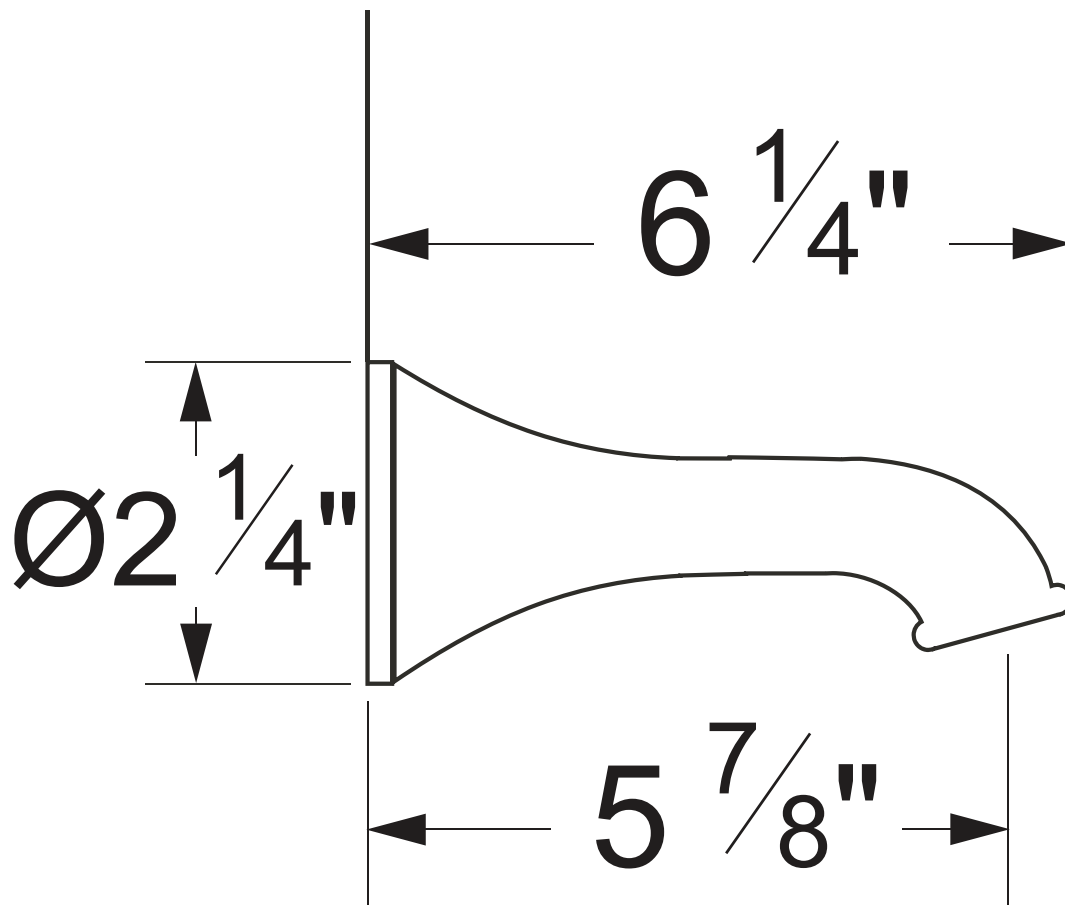

PRODUCT SPECIFICATION SHEET

ITEM # 2318ST  
Tub spout

- 1/2" female connection
- 6-1/4" overall length
- Solid brass

The measurements shown are for reference only. Products and specifications shown are subject to change without notice.