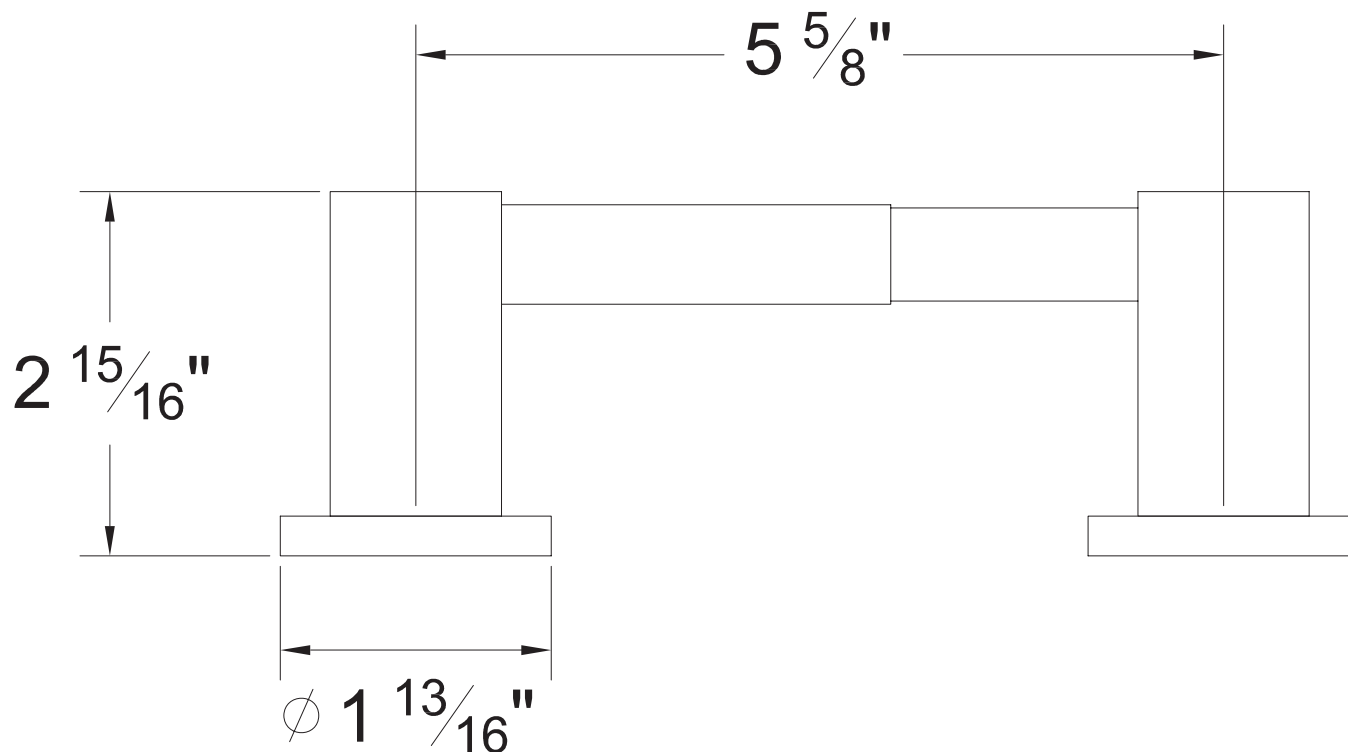

PRODUCT SPECIFICATION SHEET

ITEM # 2665EA Paper holder

- Matches EZ handles

The measurements shown are for reference only. Products and specifications shown are subject to change without notice.