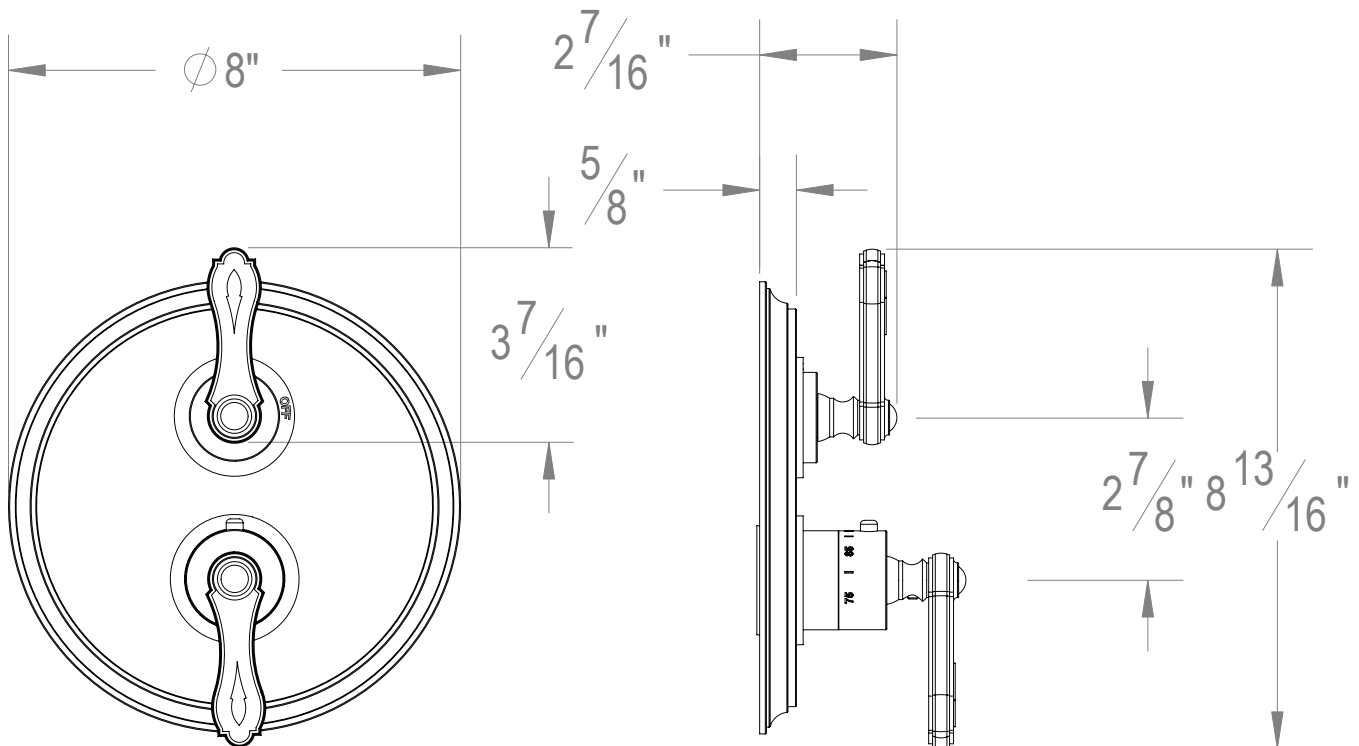

**PRODUCT SPECIFICATION SHEET**

**ITEM # 7095BR-TM**

**TRIM**

**1/2" Thermostatic trim with volume control**

- "BR" style handles
- Includes trim plate and handles
- VALVE NOT INCLUDED
- USE TH-8000 VALVE
- Volume Control for One Outlet

The measurements shown are for reference only. Products and specifications shown are subject to change without notice.