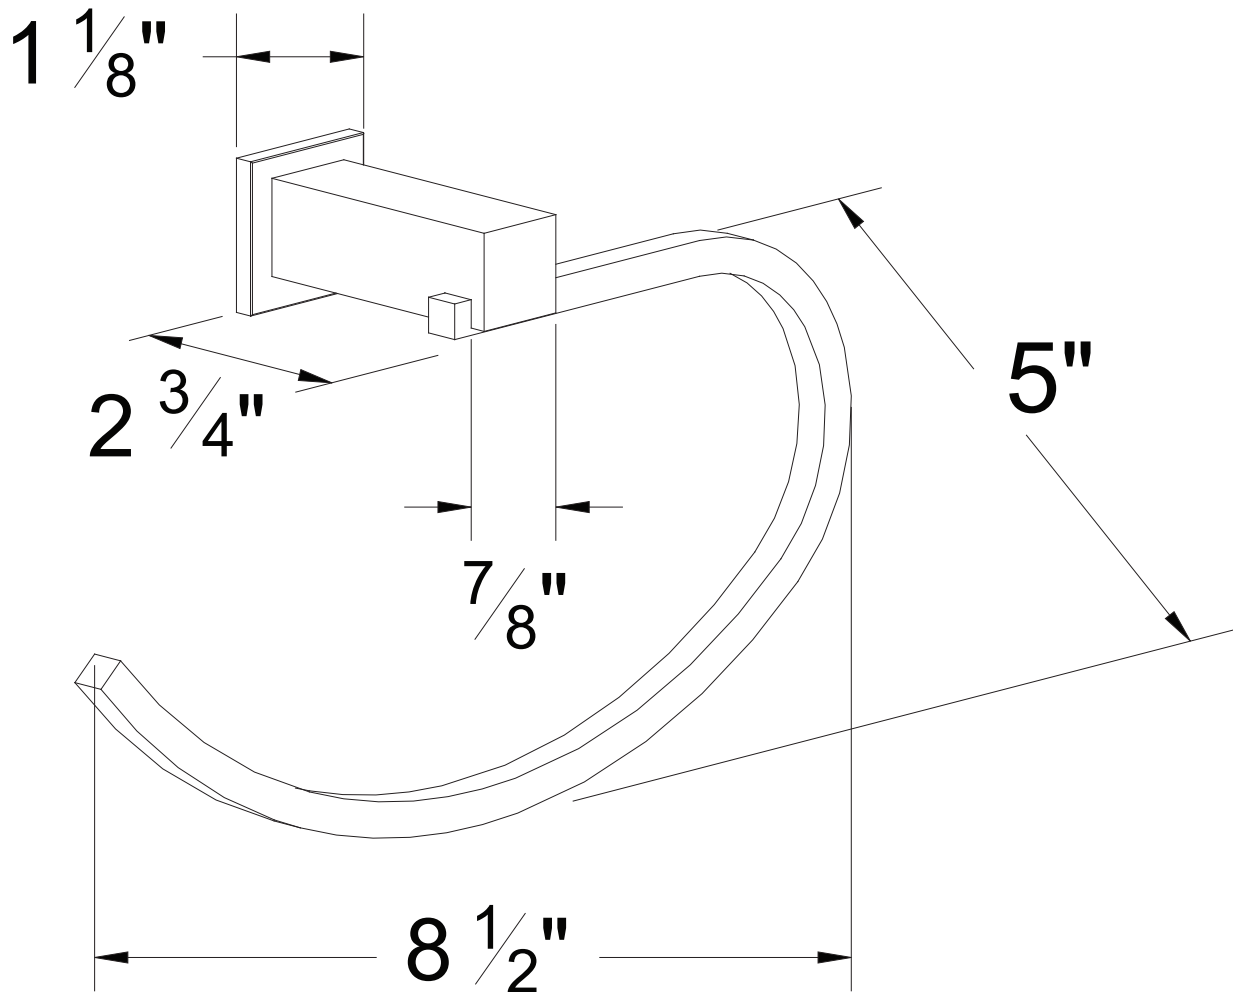

PRODUCT SPECIFICATION SHEET

ITEM # 2864EM
Towel ring

- Matches CU handles

The measurements shown are for reference only. Products and specifications shown are subject to change without notice.