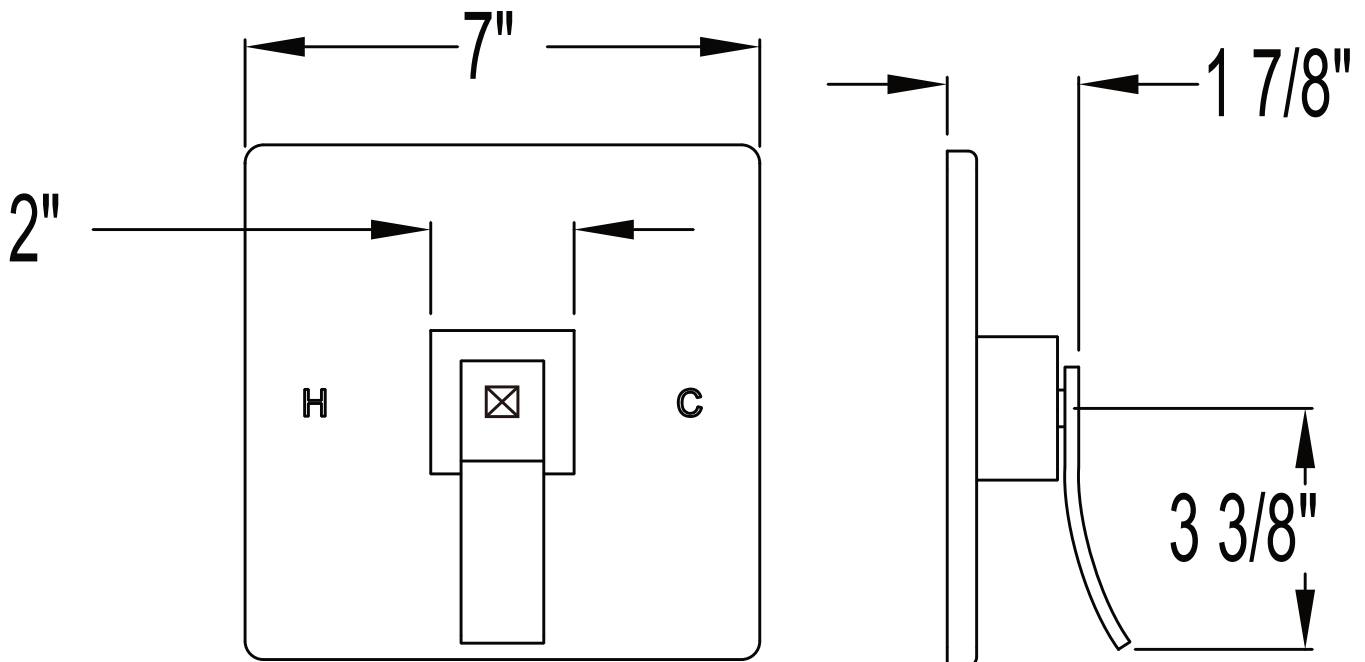

PRODUCT SPECIFICATION SHEET

ITEM # 9931CR-TM
TRIM
Pressure balanced control

- "CR" style handle
- Includes standard shower plate and handle
- VALVE NOT INCLUDED
- USE PB-3800 VALVE

The measurements shown are for reference only. Products and specifications shown are subject to change without notice.