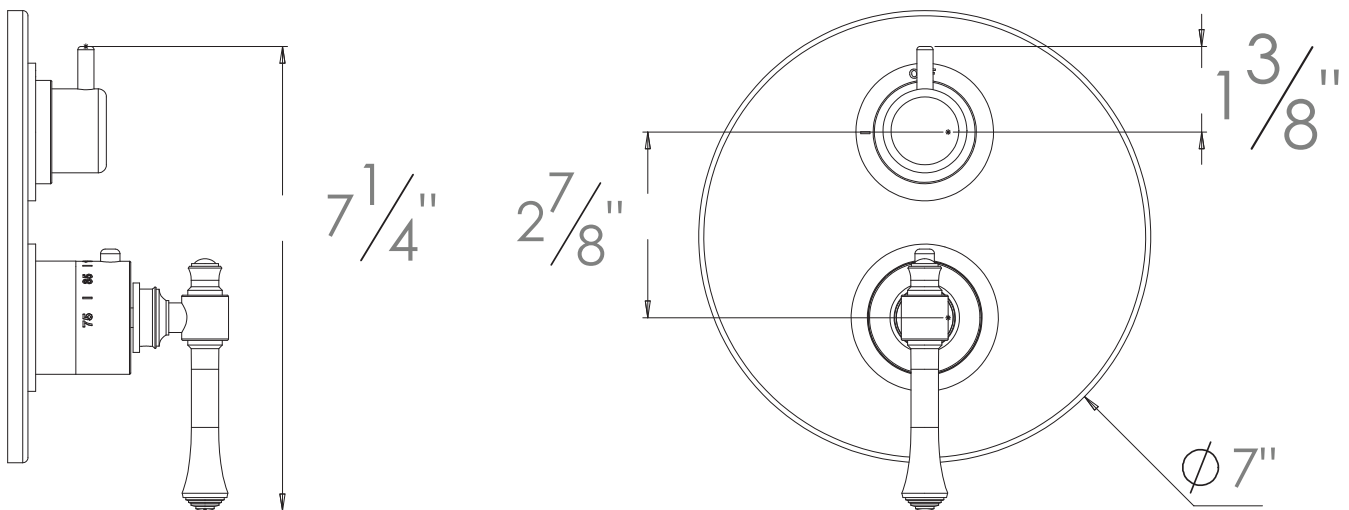

#### 1/2" Thermostatic trim with volume control and 3-way diverter

- "AT" style handles
- Includes trim plate and handles
- VALVE NOT INCLUDED
- USE TH-8300 VALVE
- Shut-off / diverter for Three Outlets