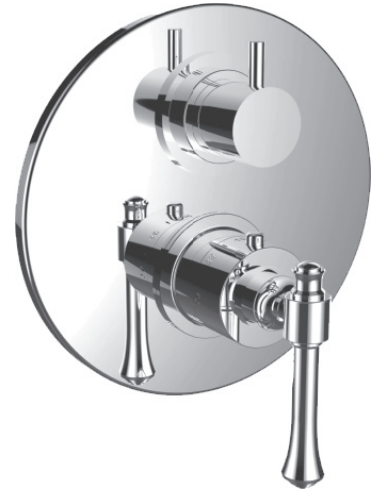

### ITEM # 7099AT-TM

#### 1/2" Thermostatic trim with volume control and 3-way diverter

- "AT" style handles
- Includes trim plate and handles
- VALVE NOT INCLUDED
- USE TH-8300 VALVE
- Shut-off / diverter for Three Outlets