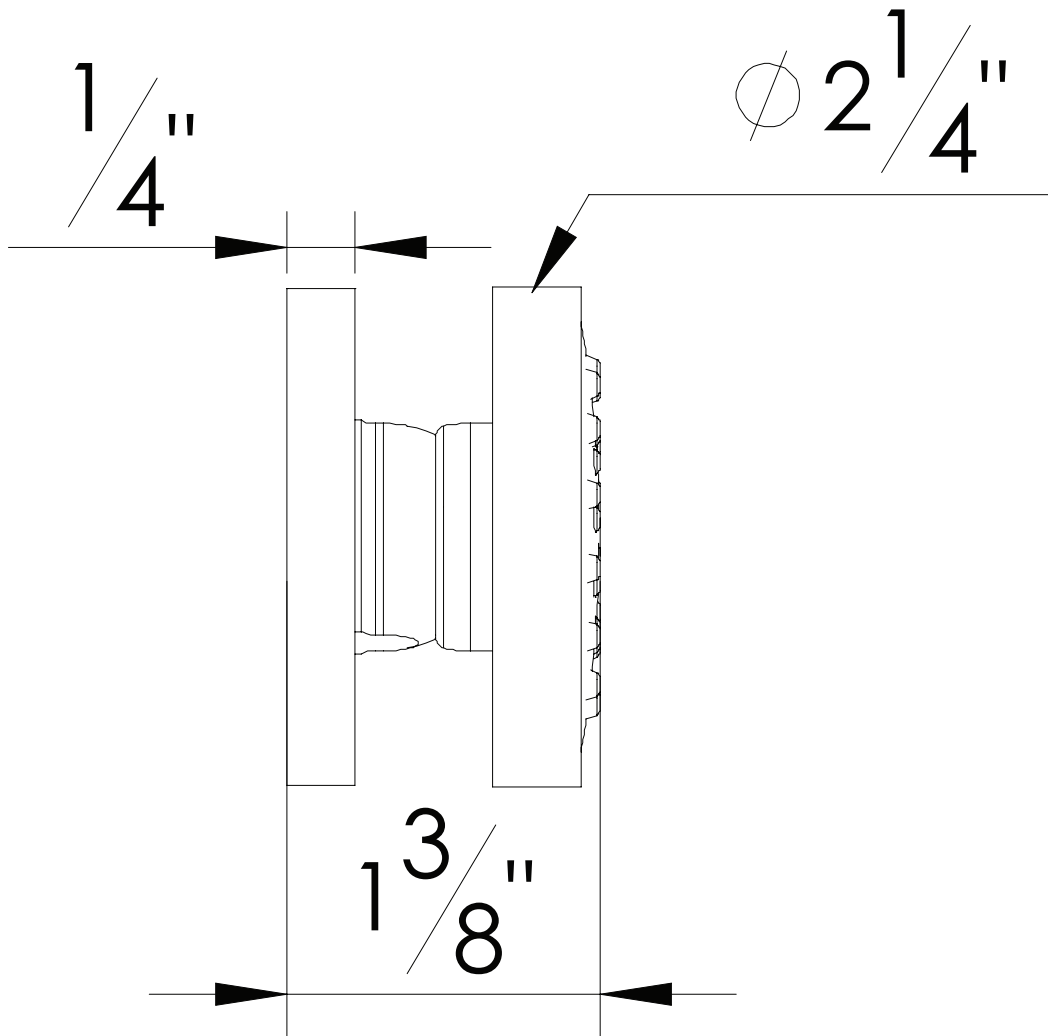

PRODUCT SPECIFICATION SHEET

ITEM # 708215
All brass body spray with flange

- With rubber nozzles for easy cleaning
- 1/2" NPS female connection
- 2-1/4" OD flange
- 2.2 GPM

The measurements shown are for reference only. Products and specifications shown are subject to change without notice.