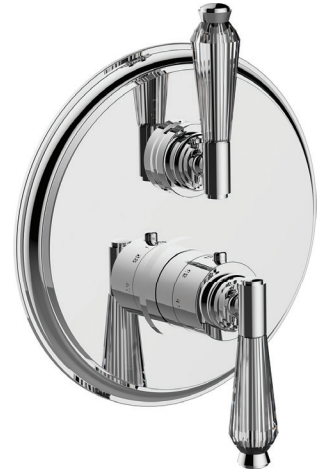

PRODUCT SPECIFICATION SHEET

ITEM # 7095HC-TM

TRIM

1/2" Thermostatic trim with volume control

- "HC" style handles
- Includes trim plate and handles
- VALVE NOT INCLUDED
- USE TH-8000 VALVE
- Volume Control for One Outlet