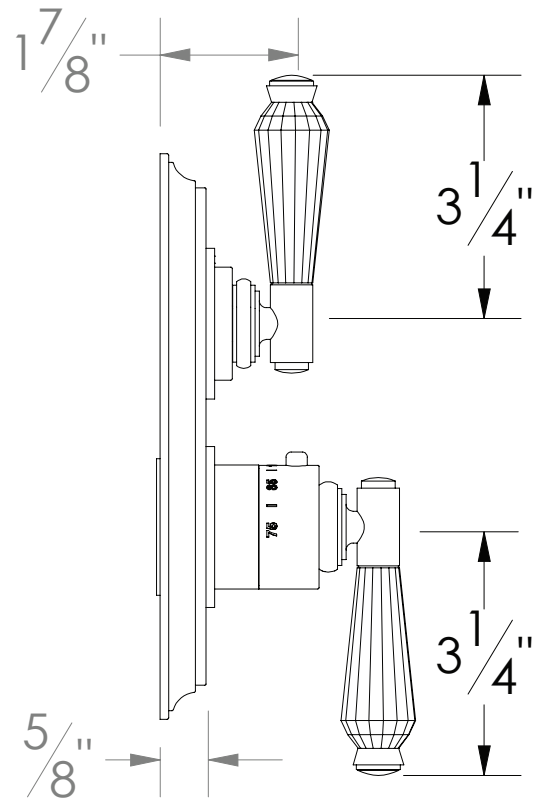

PRODUCT SPECIFICATION SHEET

ITEM # 7095HC-TM

TRIM

1/2" Thermostatic trim with volume control

- "HC" style handles
- Includes trim plate and handles
- VALVE NOT INCLUDED
- USE TH-8000 VALVE
- Volume Control for One Outlet

The measurements shown are for reference only. Products and specifications shown are subject to change without notice.

www.santecfaucet.com | P: 310.542.0063 F: 310.542.5681