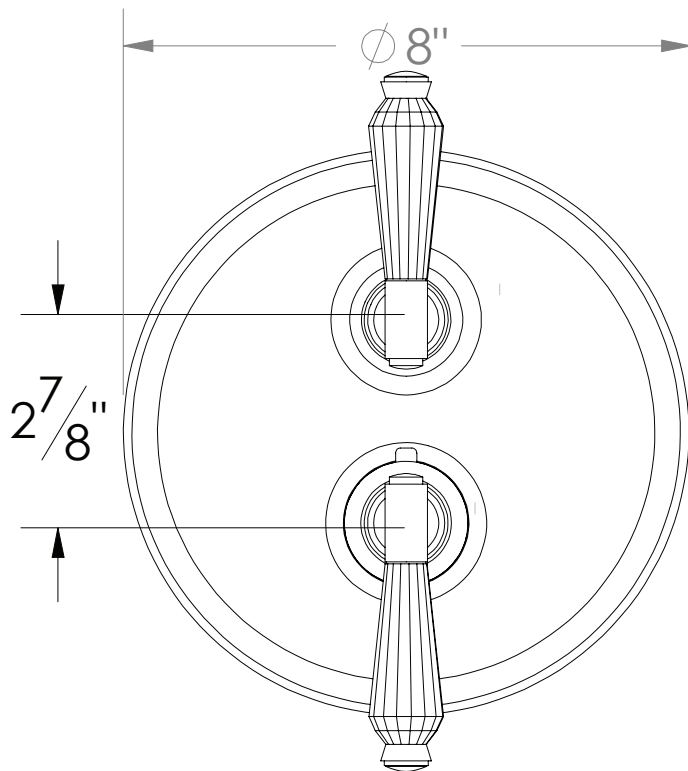

PRODUCT SPECIFICATION SHEET

ITEM # 7095HC-TM

TRIM

1/2" Thermostatic trim with volume control

- "HC" style handles
- Includes trim plate and handles
- VALVE NOT INCLUDED
- USE TH-8000 VALVE
- Volume Control for One Outlet

The measurements shown are for reference only. Products and specifications shown are subject to change without notice.

www.santecfaucet.com | P: 310.542.0063 F: 310.542.5681