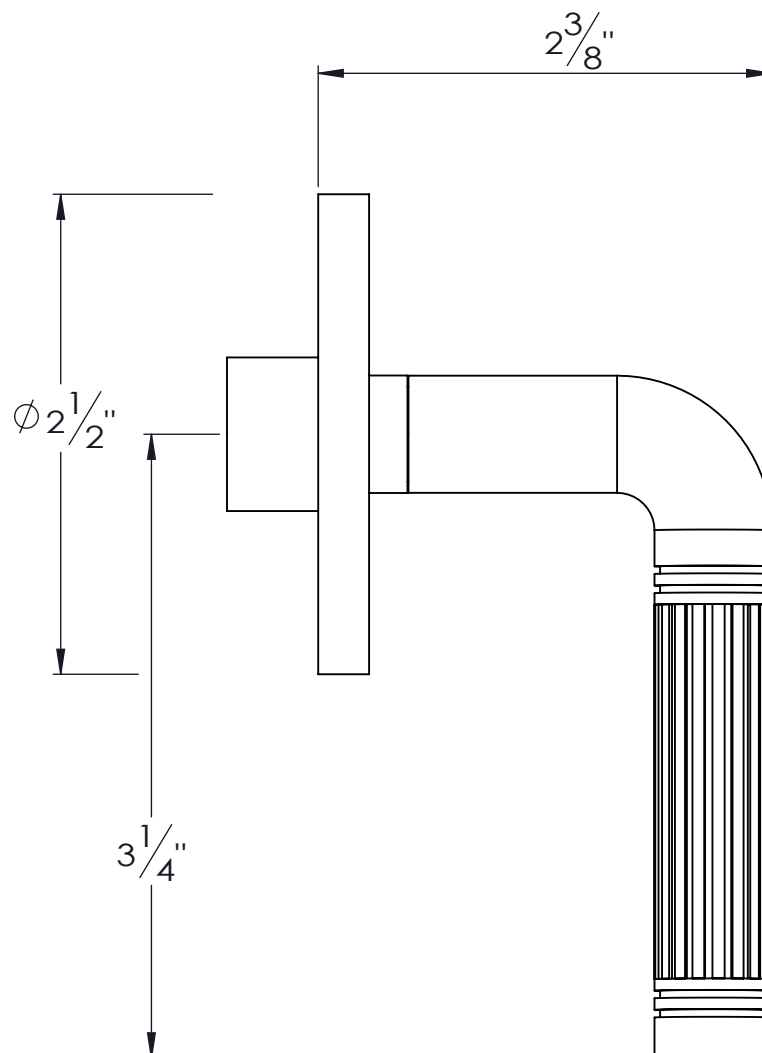

PRODUCT SPECIFICATION SHEET

ITEM # DT3-CZ/CW/CB-TM
TRIM
3-Way wall mount diverter

- "CZ,CW,CB" style handle
- VALVE NOT INCLUDED
- USE SA3WAY30 VALVE

The measurements shown are for reference only. Products and specifications shown are subject to change without notice.