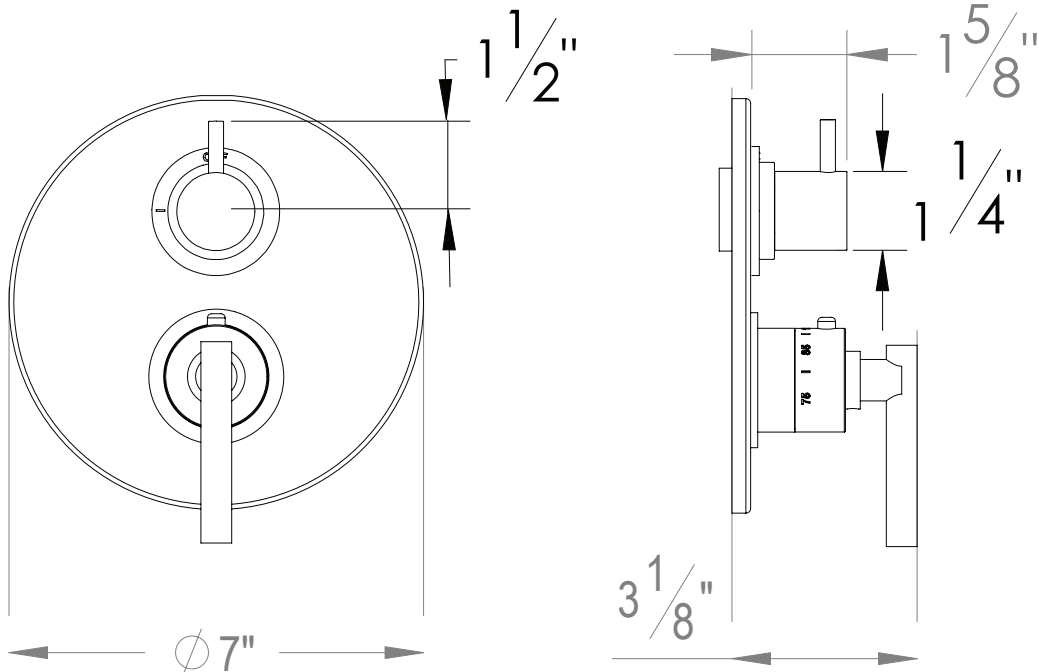

PRODUCT SPECIFICATION SHEET

ITEM # 7098TJ-TM

TRIM (Shared function)

1/2" Thermostatic trim with 3-way diverter

- "TJ" style handles
- Includes trim plate and handles
- VALVE NOT INCLUDED
- USE TH-8303 VALVE
- Shut-off / diverter for Three Outlets

The measurements shown are for reference only. Products and specifications shown are subject to change without notice.

www.santecfaucet.com | P: 310.542.0063 F: 310.542.5681