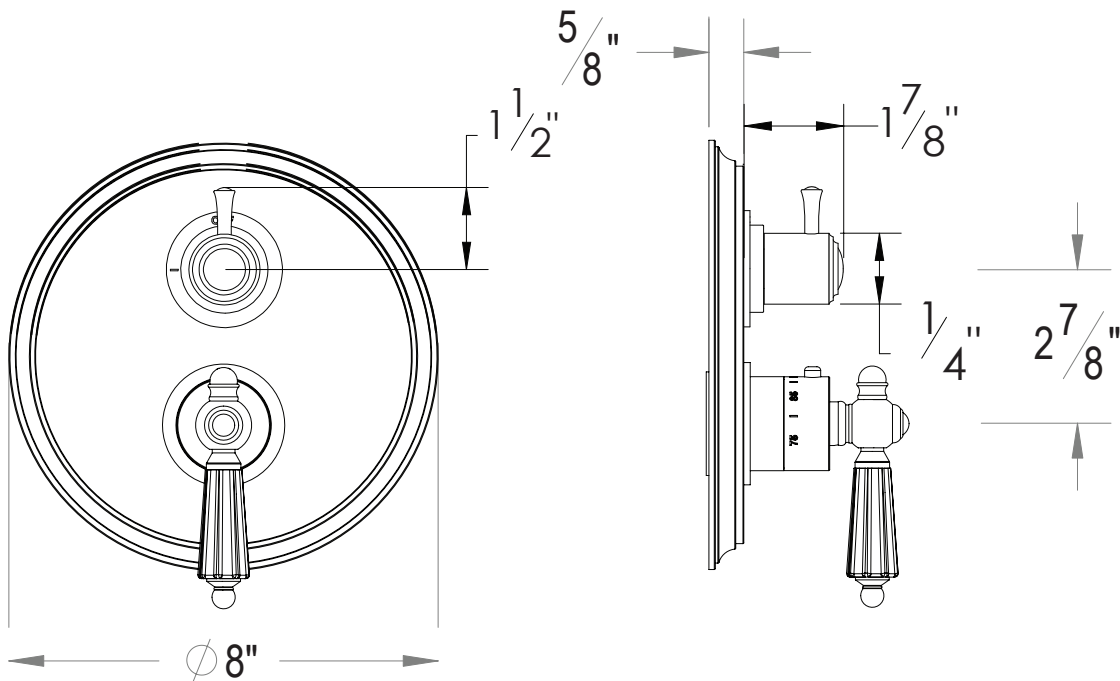

PRODUCT SPECIFICATION SHEET

ITEM # 7098LL-TM

TRIM (Shared function)

1/2" Thermostatic trim with 3-way diverter

- "LL" style handles
- Includes trim plate and handles
- VALVE NOT INCLUDED
- USE TH-8303 VALVE
- Shut-off / diverter for Three Outlets

The measurements shown are for reference only. Products and specifications shown are subject to change without notice.

www.santecfaucet.com | P: 310.542.0063 F: 310.542.5681