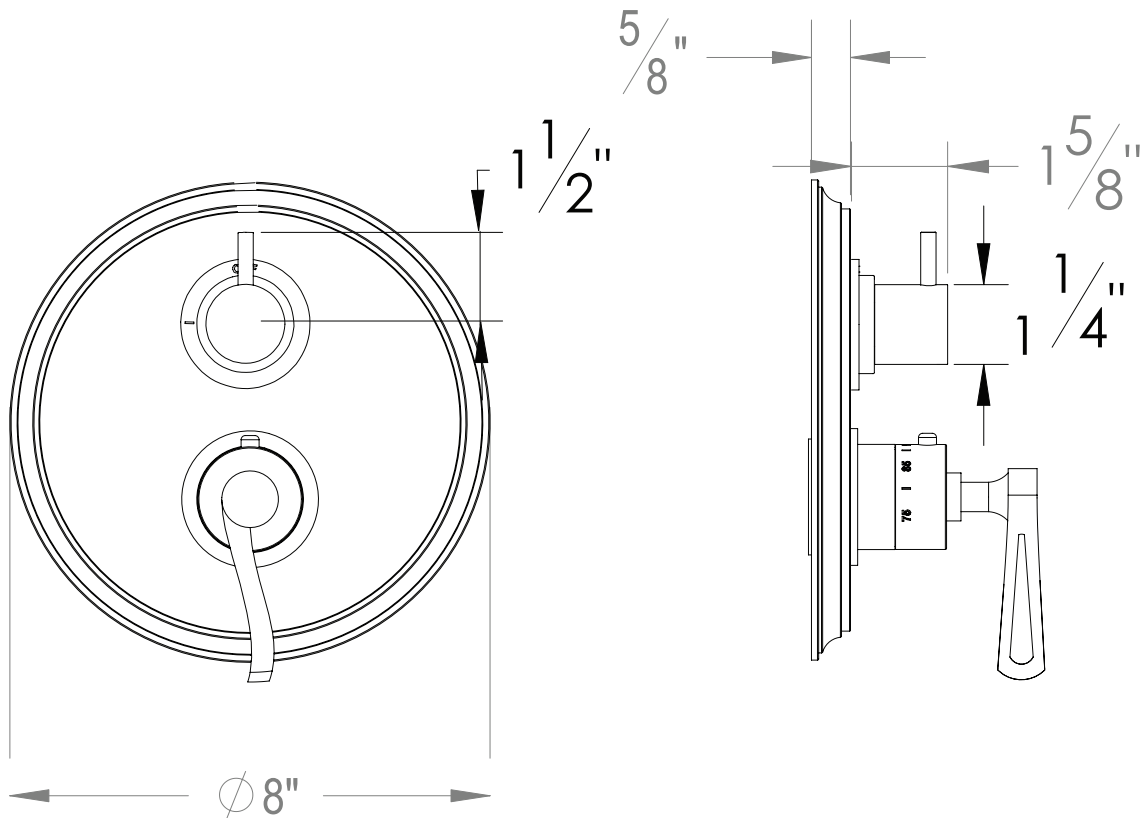

PRODUCT SPECIFICATION SHEET

ITEM # 7098KR-TM

TRIM (Shared function)

1/2" Thermostatic trim with 3-way diverter

- "KR" style handles
- Includes trim plate and handles
- VALVE NOT INCLUDED
- USE TH-8303 VALVE
- Shut-off / diverter for Three Outlets

The measurements shown are for reference only. Products and specifications shown are subject to change without notice.