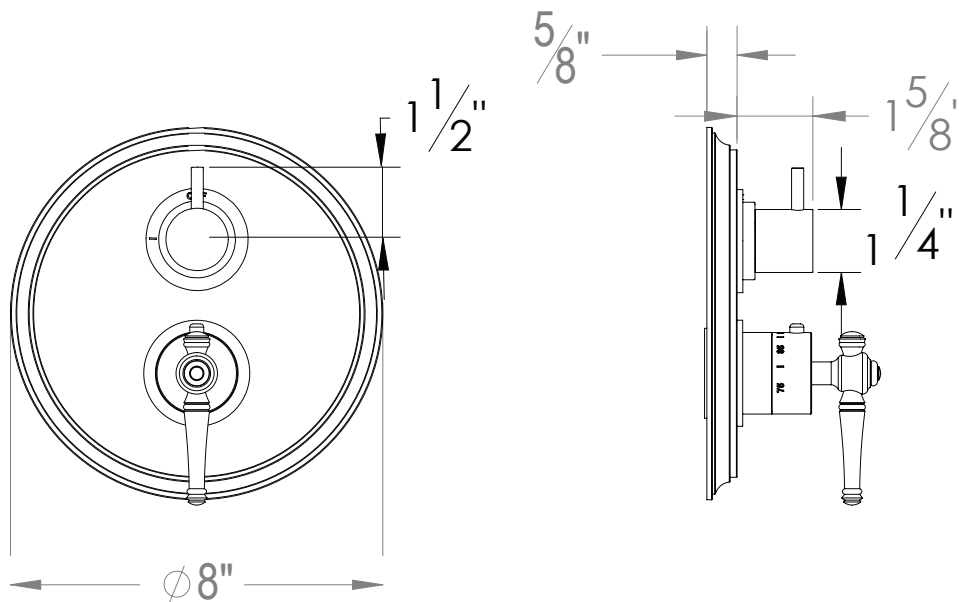

PRODUCT SPECIFICATION SHEET

ITEM # 7098KL-TM

TRIM (Shared function)

1/2" Thermostatic trim with 3-way diverter

- "KL" style handles
- Includes trim plate and handles
- VALVE NOT INCLUDED
- USE TH-8303 VALVE
- Shut-off / diverter for Three Outlets

The measurements shown are for reference only. Products and specifications shown are subject to change without notice.

www.santecfaucet.com | P: 310.542.0063 F: 310.542.5681