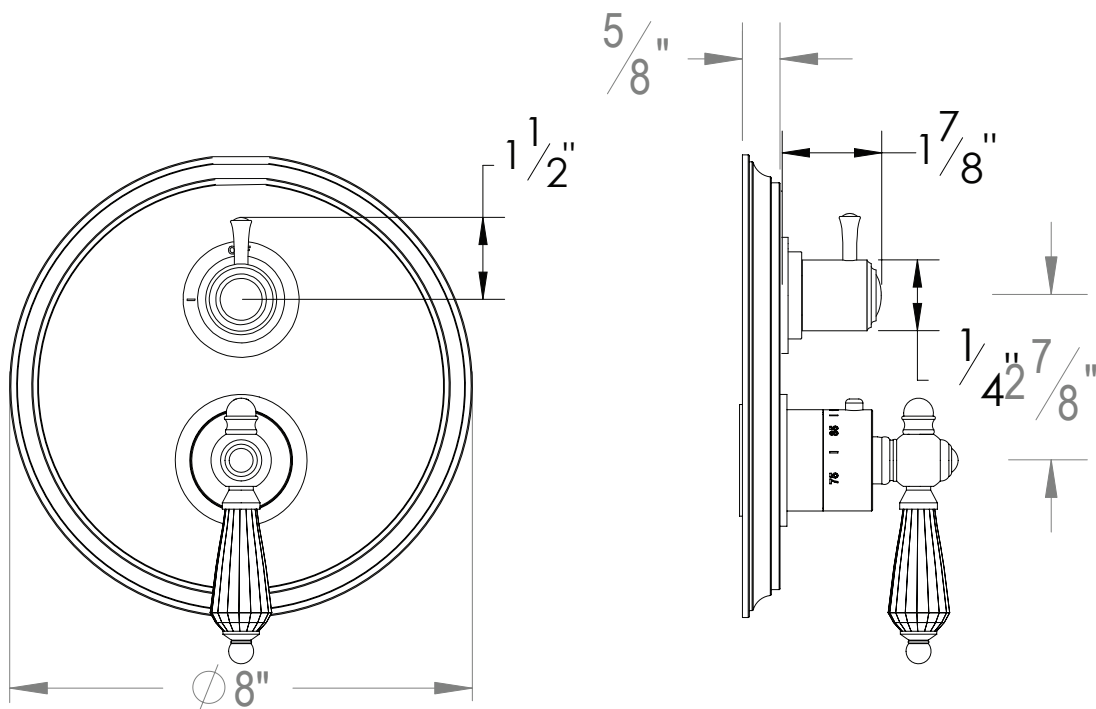

PRODUCT SPECIFICATION SHEET

ITEM # 7098KC-TM

TRIM (Shared function)

1/2" Thermostatic trim with 3-way diverter

- "KC" style handles
- Includes trim plate and handles
- VALVE NOT INCLUDED
- USE TH-8303 VALVE
- Shut-off / diverter for Three Outlets

The measurements shown are for reference only. Products and specifications shown are subject to change without notice.

www.santecfaucet.com | P: 310.542.0063 F: 310.542.5681