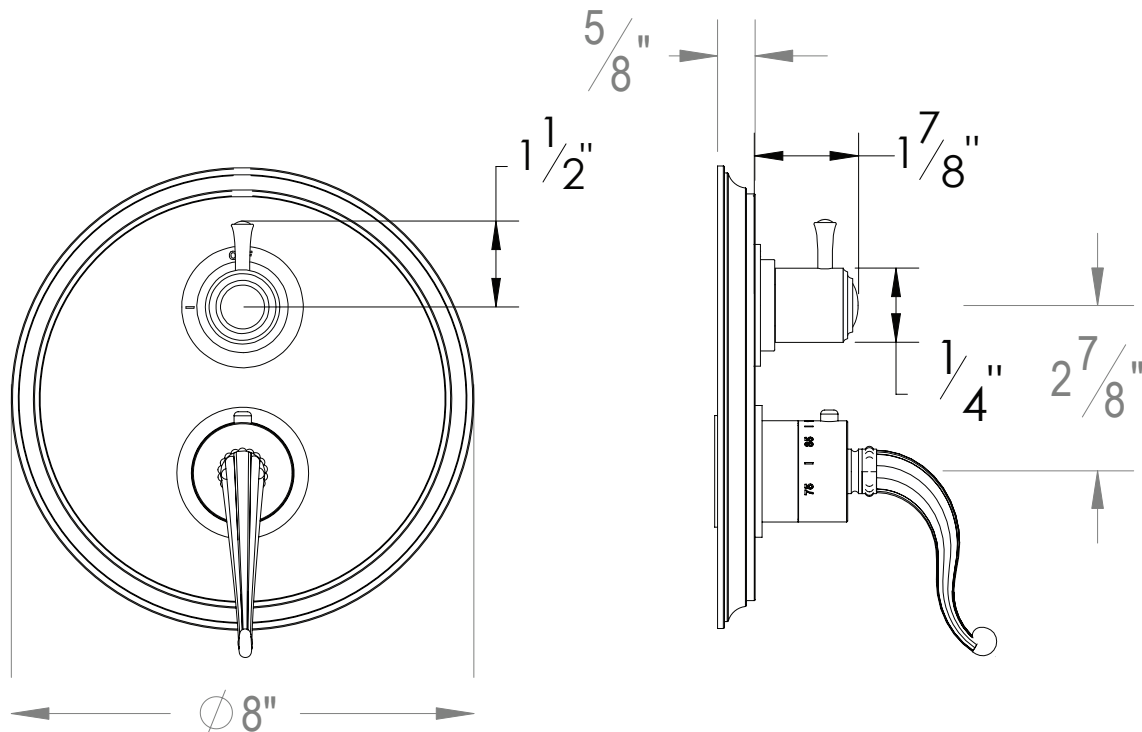

PRODUCT SPECIFICATION SHEET

ITEM # 7098FL-TM

TRIM (Shared function)

1/2" Thermostatic trim with 3-way diverter

- "FL" style handles
- Includes trim plate and handles
- VALVE NOT INCLUDED
- USE TH-8303 VALVE
- Shut-off / diverter for Three Outlets

The measurements shown are for reference only. Products and specifications shown are subject to change without notice.

www.santecfaucet.com | P: 310.542.0063 F: 310.542.5681