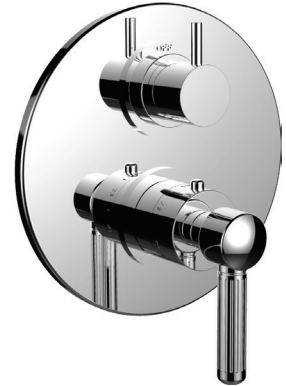

PRODUCT SPECIFICATION SHEET

ITEM # 7098EN-TM

TRIM (Shared function)

1/2" Thermostatic trim with 3-way diverter

- "EN" style handles
- Includes trim plate and handles
- VALVE NOT INCLUDED
- USE TH-8303 VALVE
- Shut-off / diverter for Three Outlets