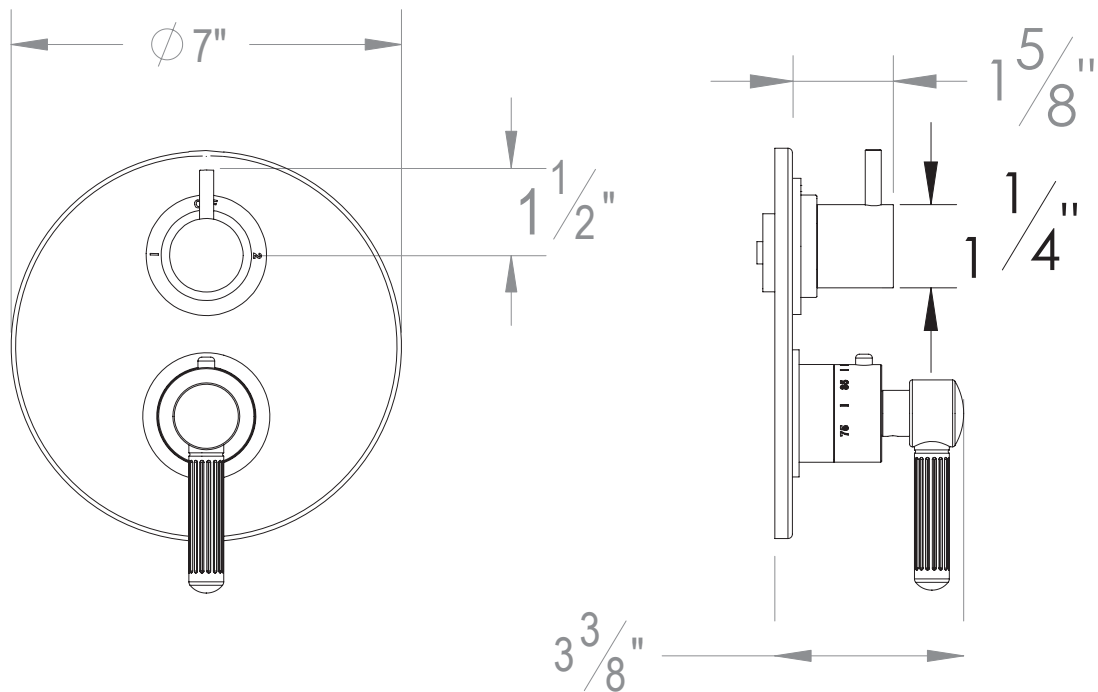

PRODUCT SPECIFICATION SHEET

ITEM # 7098EN-TM

TRIM (Shared function)

1/2" Thermostatic trim with 3-way diverter

- "EN" style handles
- Includes trim plate and handles
- VALVE NOT INCLUDED
- USE TH-8303 VALVE
- Shut-off / diverter for Three Outlets

The measurements shown are for reference only. Products and specifications shown are subject to change without notice.