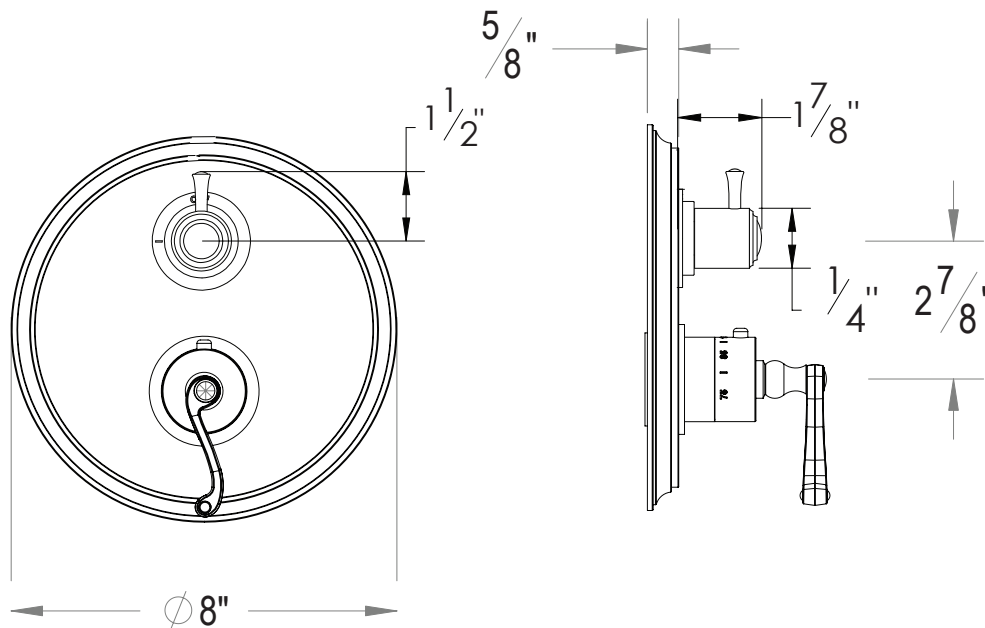

PRODUCT SPECIFICATION SHEET

ITEM # 7098CN-TM

TRIM (Shared function)

1/2" Thermostatic trim with 3-way diverter

- "CN" style handles
- Includes trim plate and handles
- VALVE NOT INCLUDED
- USE TH-8303 VALVE
- Shut-off / diverter for Three Outlets

The measurements shown are for reference only. Products and specifications shown are subject to change without notice.

www.santecfaucet.com | P: 310.542.0063 F: 310.542.5681