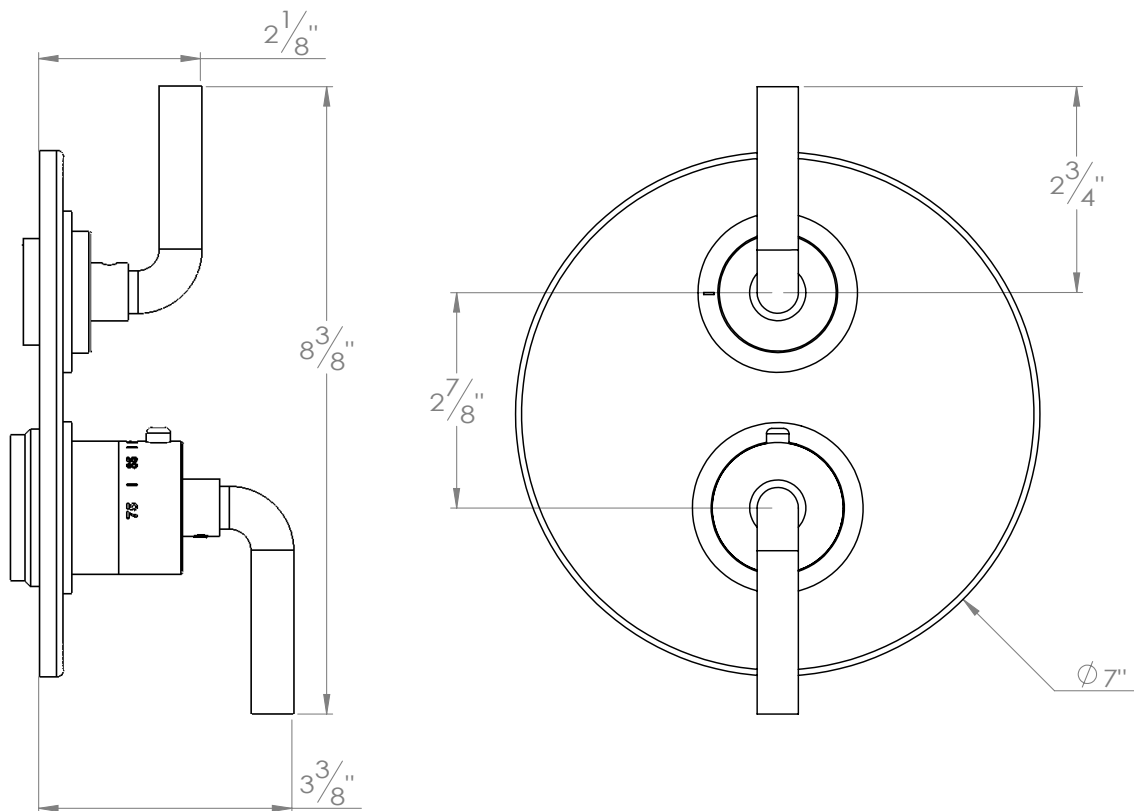

PRODUCT SPECIFICATION SHEET

ITEM # 7097CZ/CW/CB-TM TRIM (Non-shared function) 1/2" Thermostatic trim with 2-way diverter

- "CZ,CW,CB" style handles
- Includes trim plate and handles
- VALVE NOT INCLUDED
- USE TH-8200 VALVE
- Shut off/ Diverter for two Outlets

The measurements shown are for reference only. Products and specifications shown are subject to change without notice.