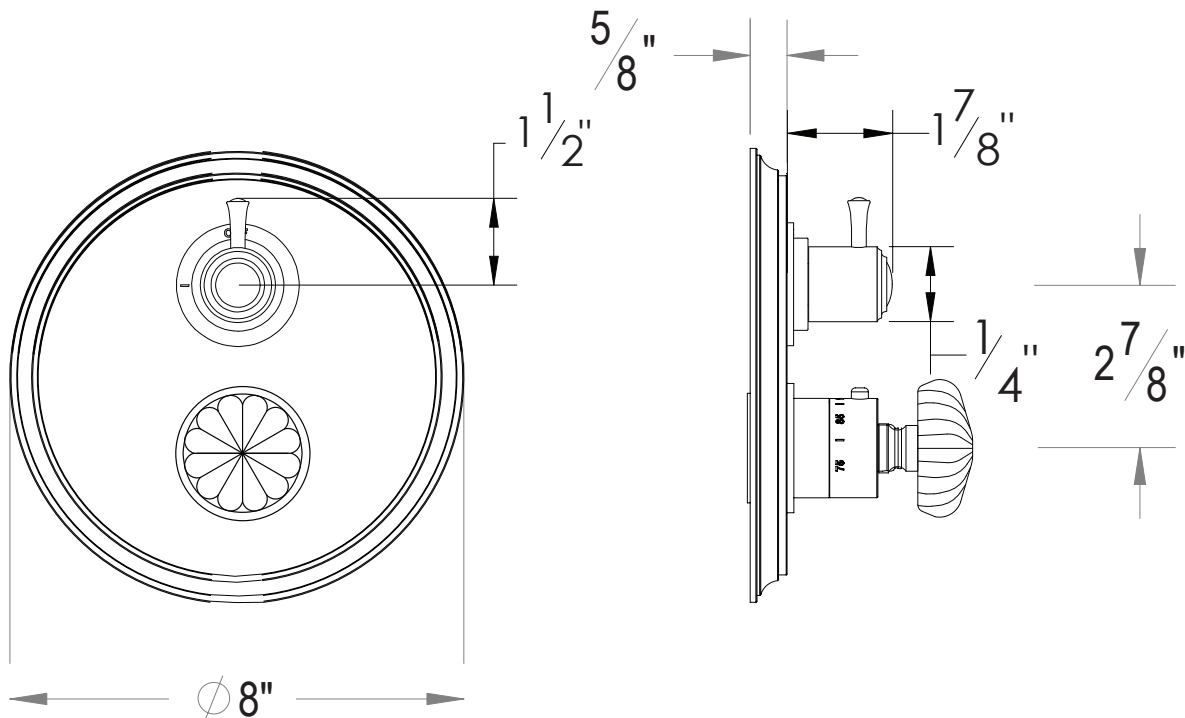

PRODUCT SPECIFICATION SHEET

ITEM # 7096TT-TM

TRIM (Shared function)

1/2" Thermostatic trim with 2-way diverter

- "TT" style handles
- Includes trim plate and handles
- VALVE NOT INCLUDED
- USE TH-8202 VALVE
- Shut-off / diverter for Two Outlets
- For shared application

The measurements shown are for reference only. Products and specifications shown are subject to change without notice.